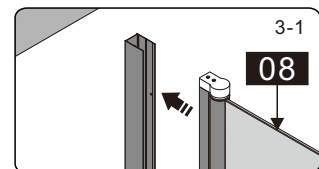

KRUISKOP

WATERPAS

HAMER

SCHAAR

This product is heavy and will require two people to install.

MAAT(MM)	A
1250	1235-1250

This product is heavy and will require two people to install.

5