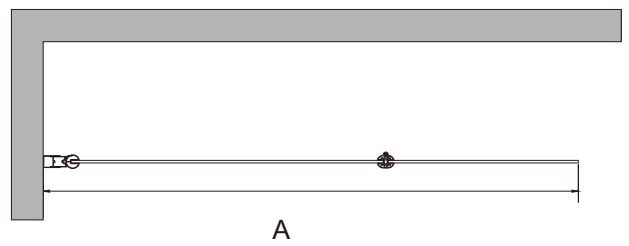

KRUISKOP

WATERPAS

HAMER

SCHAAR

This product is heavy and will require two people to install.

MAAT(MM)	A
1250	1235-1250

This product is heavy and will require two people to install.

5