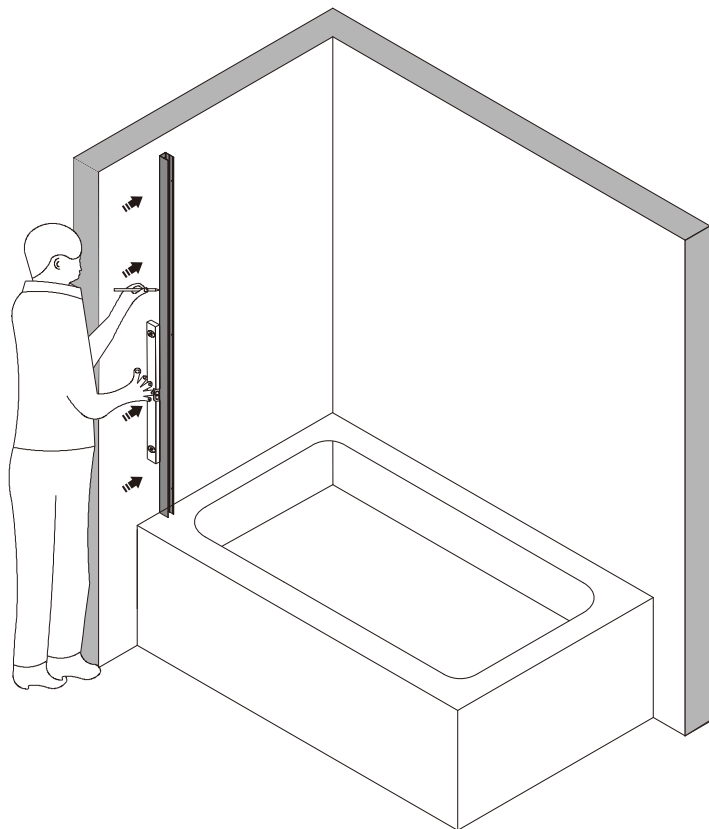

KRUISKOP

WATERPAS

HAMER

SCHAAR

This product is heavy and will require two people to install.

MAAT(MM)	A
1250	1235-1250

This product is heavy and will require two people to install.

5

This product is heavy and will require two people to install.

This product is heavy and will require two people to install.

01

7

This product is heavy and will require two people to install.