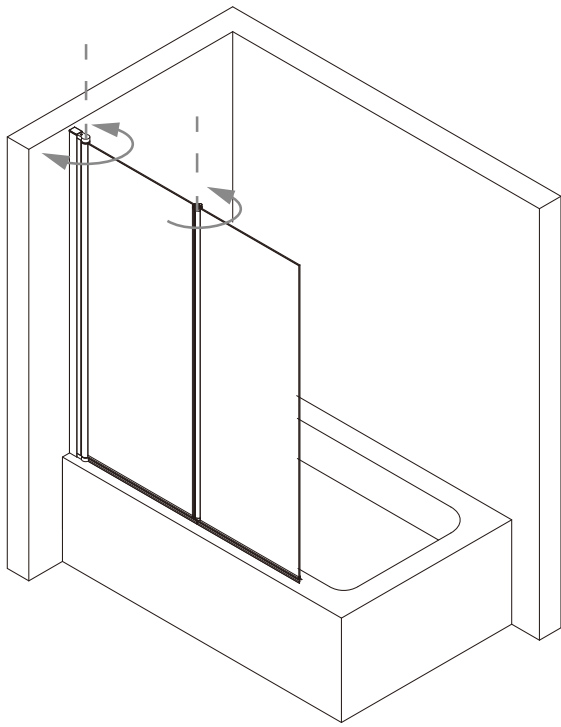

KRUISKOP

WATERPAS

HAMER

SCHAAR

This product is heavy and will require two people to install.

MAAT(MM)	A
1250	1235-1250

This product is heavy and will require two people to install.

5