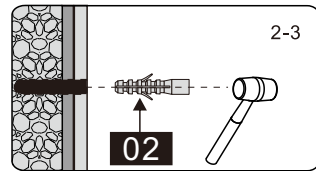

KRUISKOP

WATERPAS

HAMER

SCHAAR

This product is heavy and will require two people to install.

MAAT(MM)	A
1250	1235-1250

This product is heavy and will require two people to install.

5