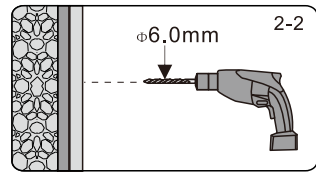

KRUISKOP

WATERPAS

HAMER

SCHAAR

This product is heavy and will require two people to install.

MAAT(MM)	A
1250	1235-1250

This product is heavy and will require two people to install.

5