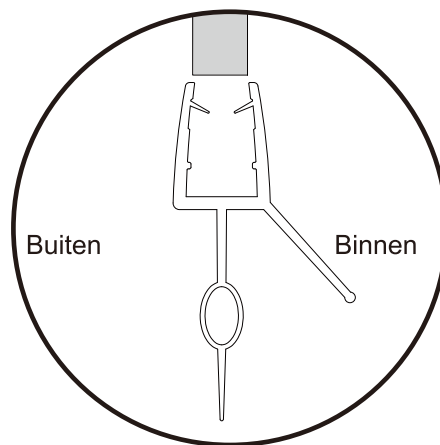

This product is heavy and will require two people to install.