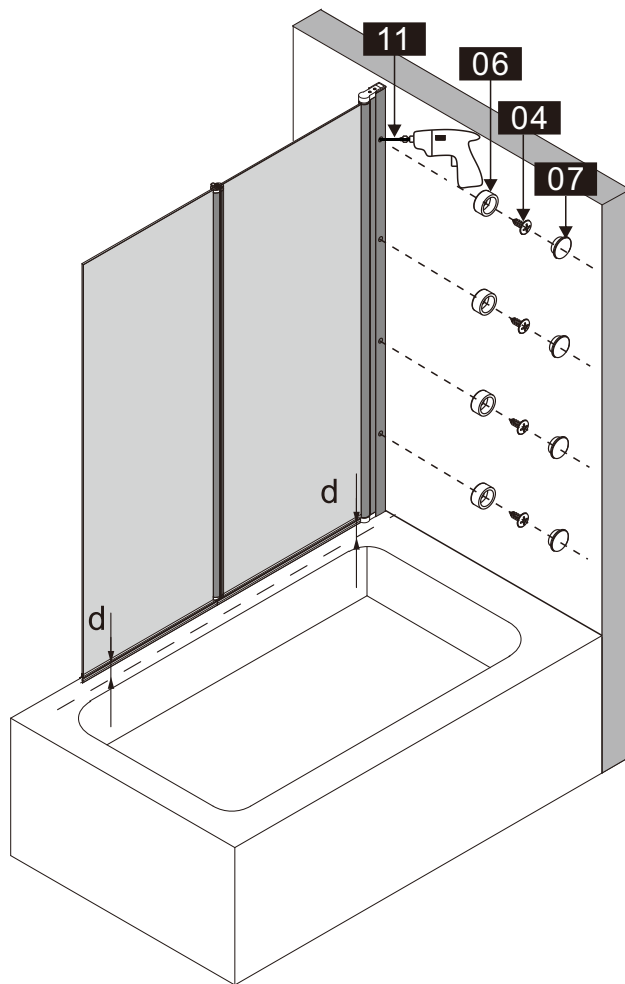

This product is heavy and will require two people to install.