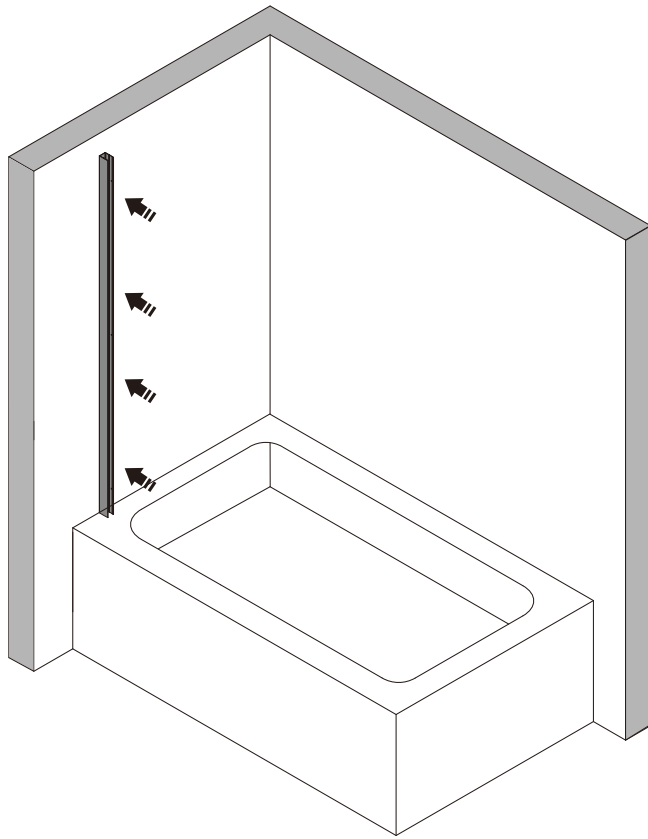

KRUISKOP

WATERPAS

HAMER

SCHAAR

This product is heavy and will require two people to install.

MAAT(MM)	A
1250	1235-1250

This product is heavy and will require two people to install.

5

This product is heavy and will require two people to install.

This product is heavy and will require two people to install.

01

7

This product is heavy and will require two people to install.