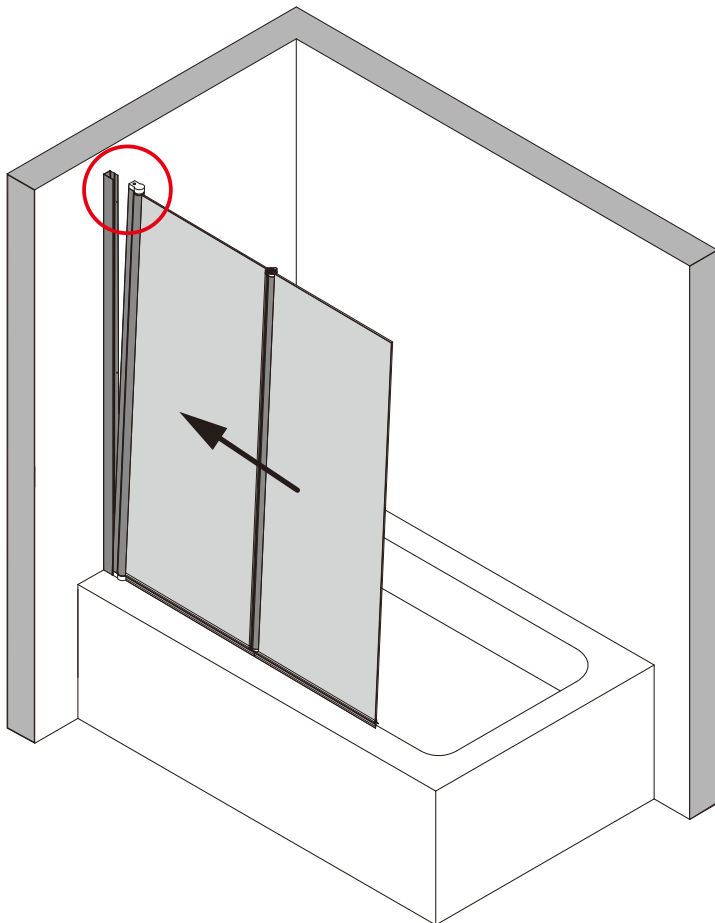

KRUISKOP

WATERPAS

HAMER

SCHAAR

This product is heavy and will require two people to install.

MAAT(MM)	A
1250	1235-1250

This product is heavy and will require two people to install.

5