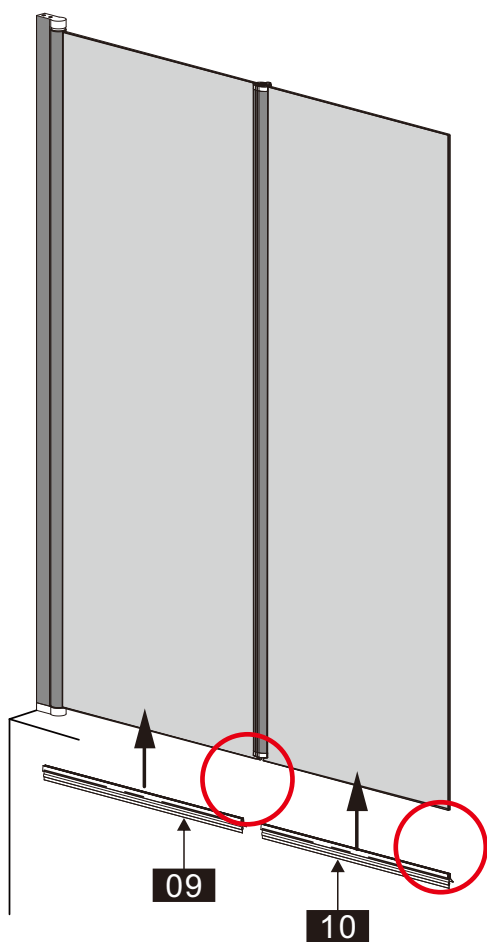

This product is heavy and will require two people to install.