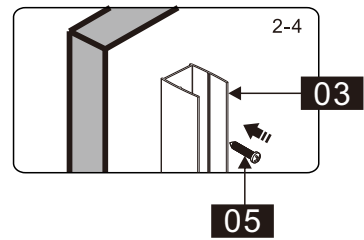

KRUISKOP

WATERPAS

HAMER

SCHAAR

This product is heavy and will require two people to install.

MAAT(MM)	A
1250	1235-1250

This product is heavy and will require two people to install.

5