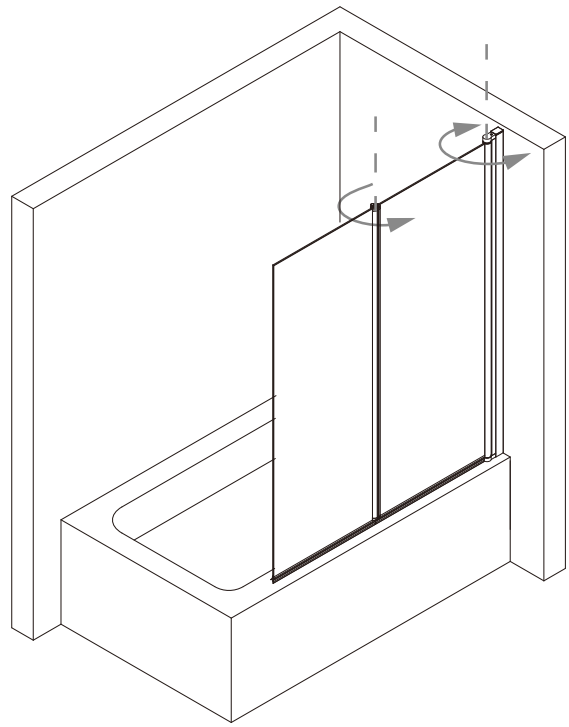

KRUISKOP

WATERPAS

HAMER

SCHAAR

This product is heavy and will require two people to install.

MAAT(MM)	A
1250	1235-1250

This product is heavy and will require two people to install.

5