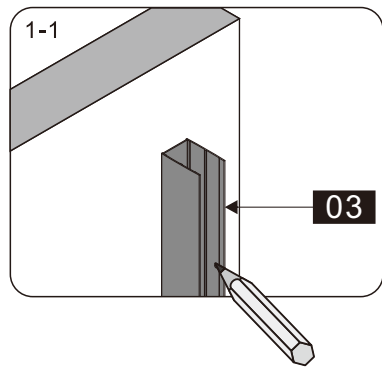

KRUISKOP

WATERPAS

HAMER

SCHAAR

This product is heavy and will require two people to install.

MAAT(MM)	A
1250	1235-1250

This product is heavy and will require two people to install.

5