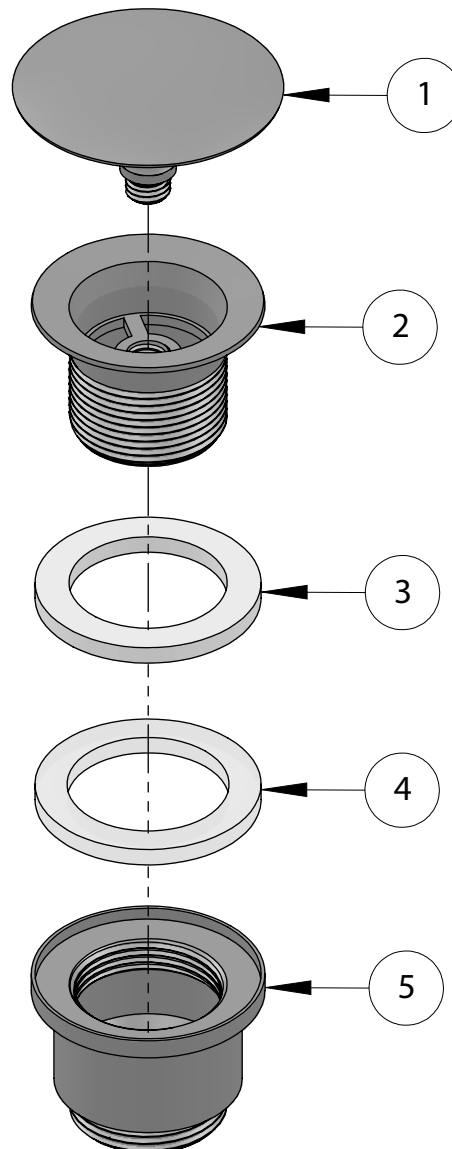

## Part

- 1 cap
- 2 short inner body
- 3 foam ring
- 4 O-ring outer body
- 5 outer body

---

# InBe\_drain, not closeble, without overflow

IB/06.51010.S

**clou**  
bath findings

---

Spare parts