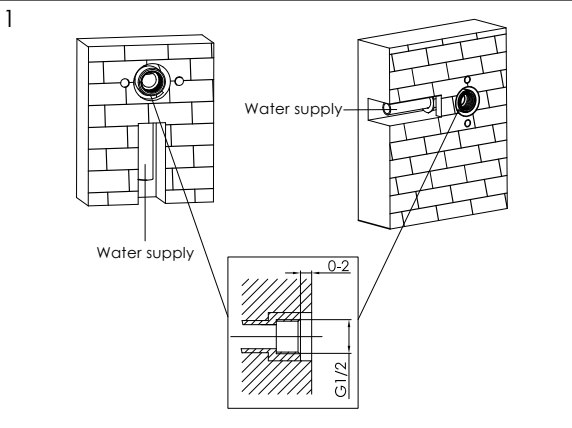

Ben Engraved headshower 250mm

Installation Steps

Explosive drawing