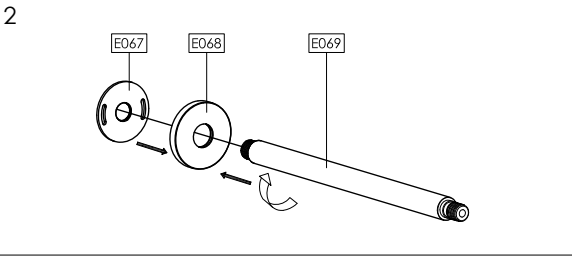

Ben Engraved headshower 250mm

Installation Steps

Explosive drawing