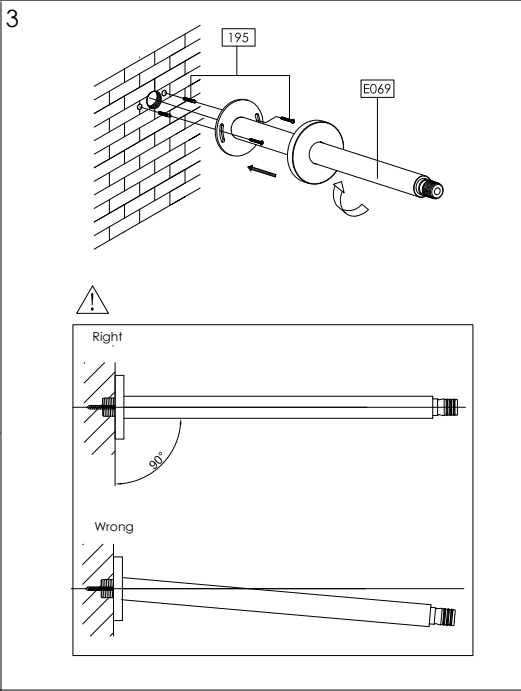

Ben Engraved headshower 250mm

Installation Steps

Explosive drawing