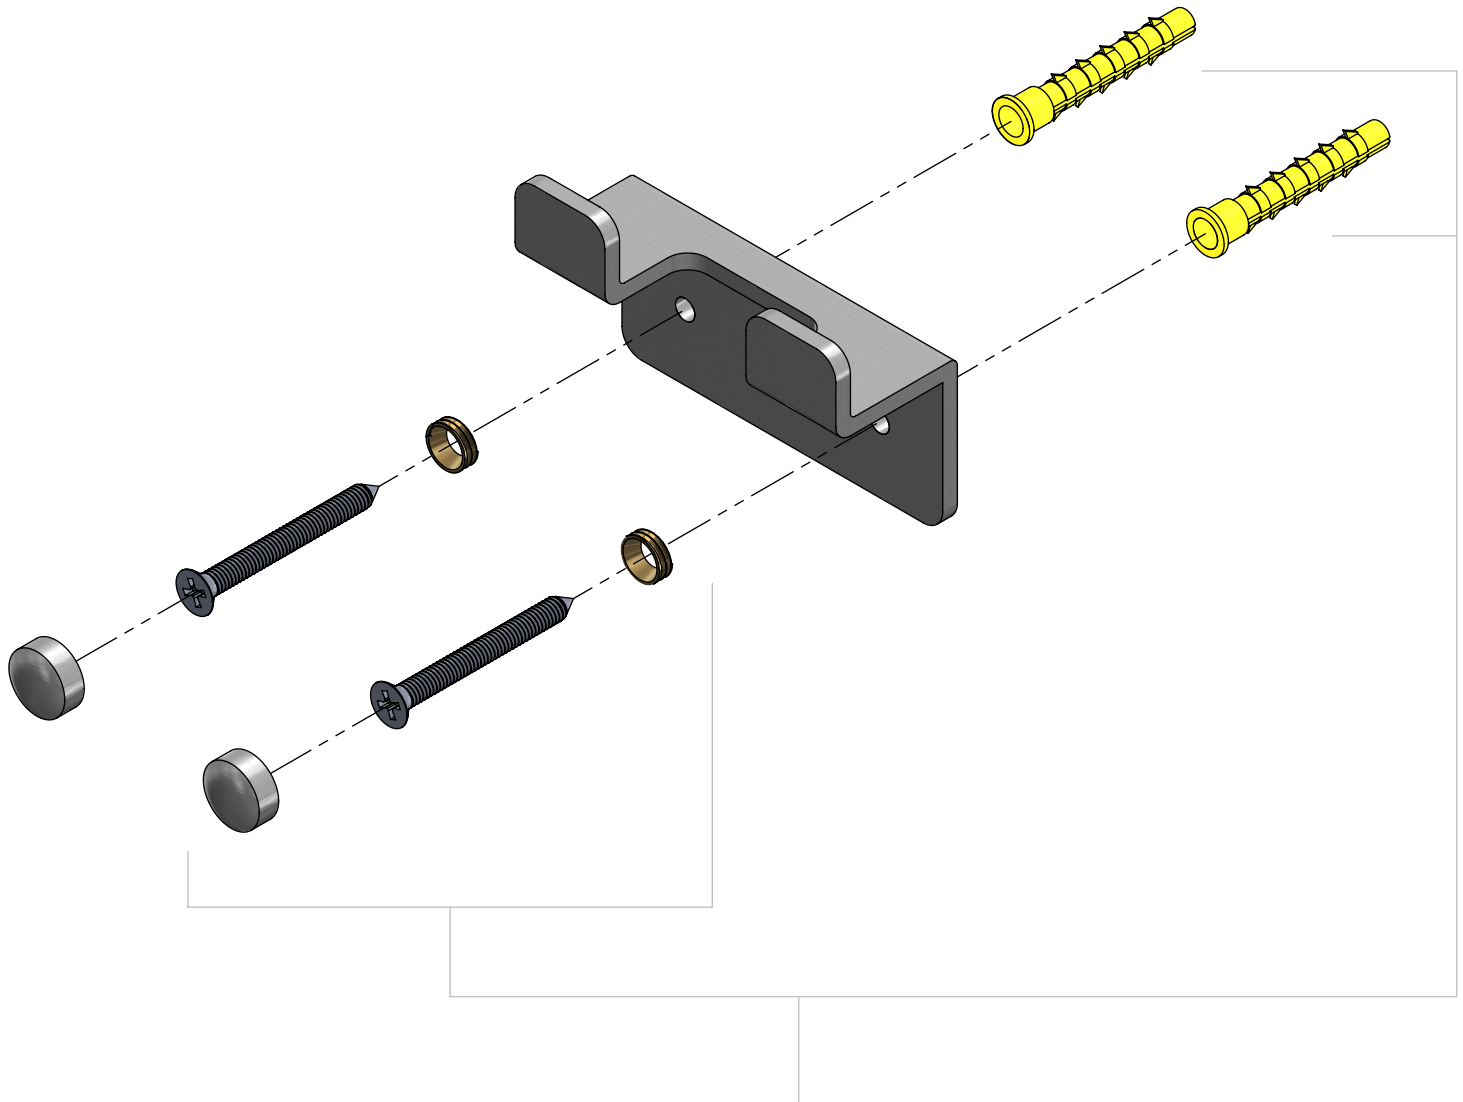

# Fold - towel hook

Brushed stainless steel, double

**clou**

CL/09.04066.41

Spare parts

CL/1051.9100.41