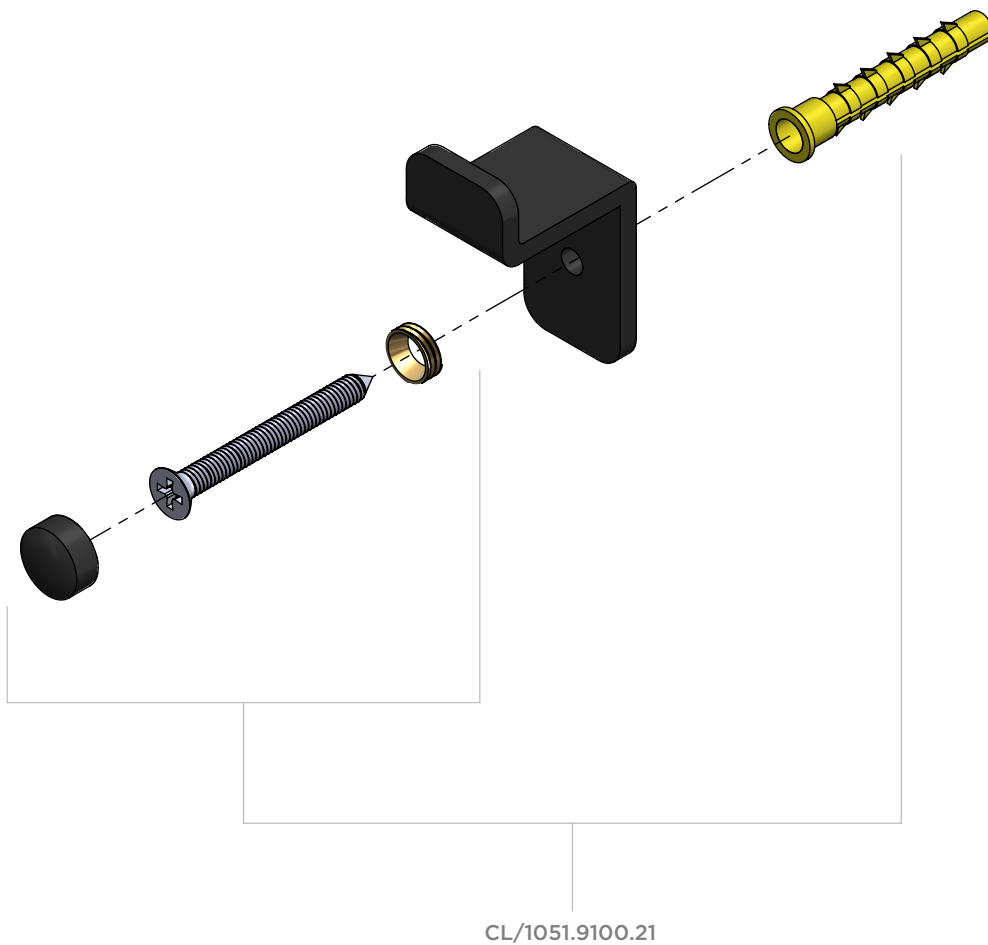

Fold - towel hook

Matt black, single

clou

CL/09.04063.21

Spare parts

CL/1051.9100.21