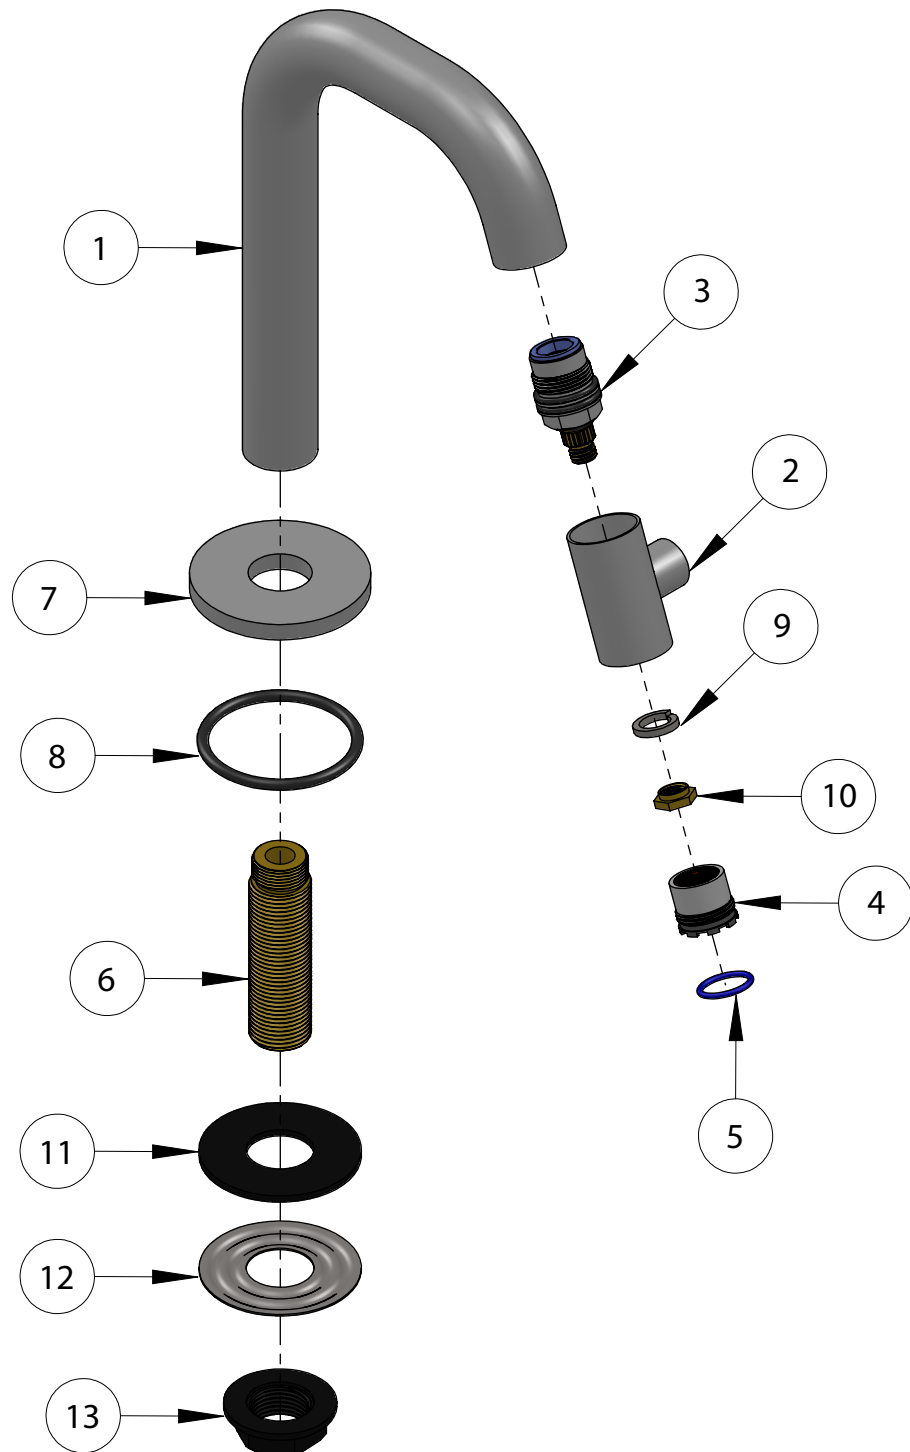

# kaldur\_standing cold-water tap right short

**clou**  
bath findings

CL/06.05.004.29.R

## Part

- 1 body
- 2 handle
- 3 cartridge
- 4 aerator
- 5 O-ring aerator
- 6 transit piece
- 7 rosette
- 8 O-ring rosette
- 9 spring washer
- 10 cartridge fixation
- 11 plastic washer
- 12 metal washer
- 13 mounting nut

# kaldur\_standing cold-water tap right short

CL/06.05.004.29.R

---

**clou**  
bath findings

Spare parts