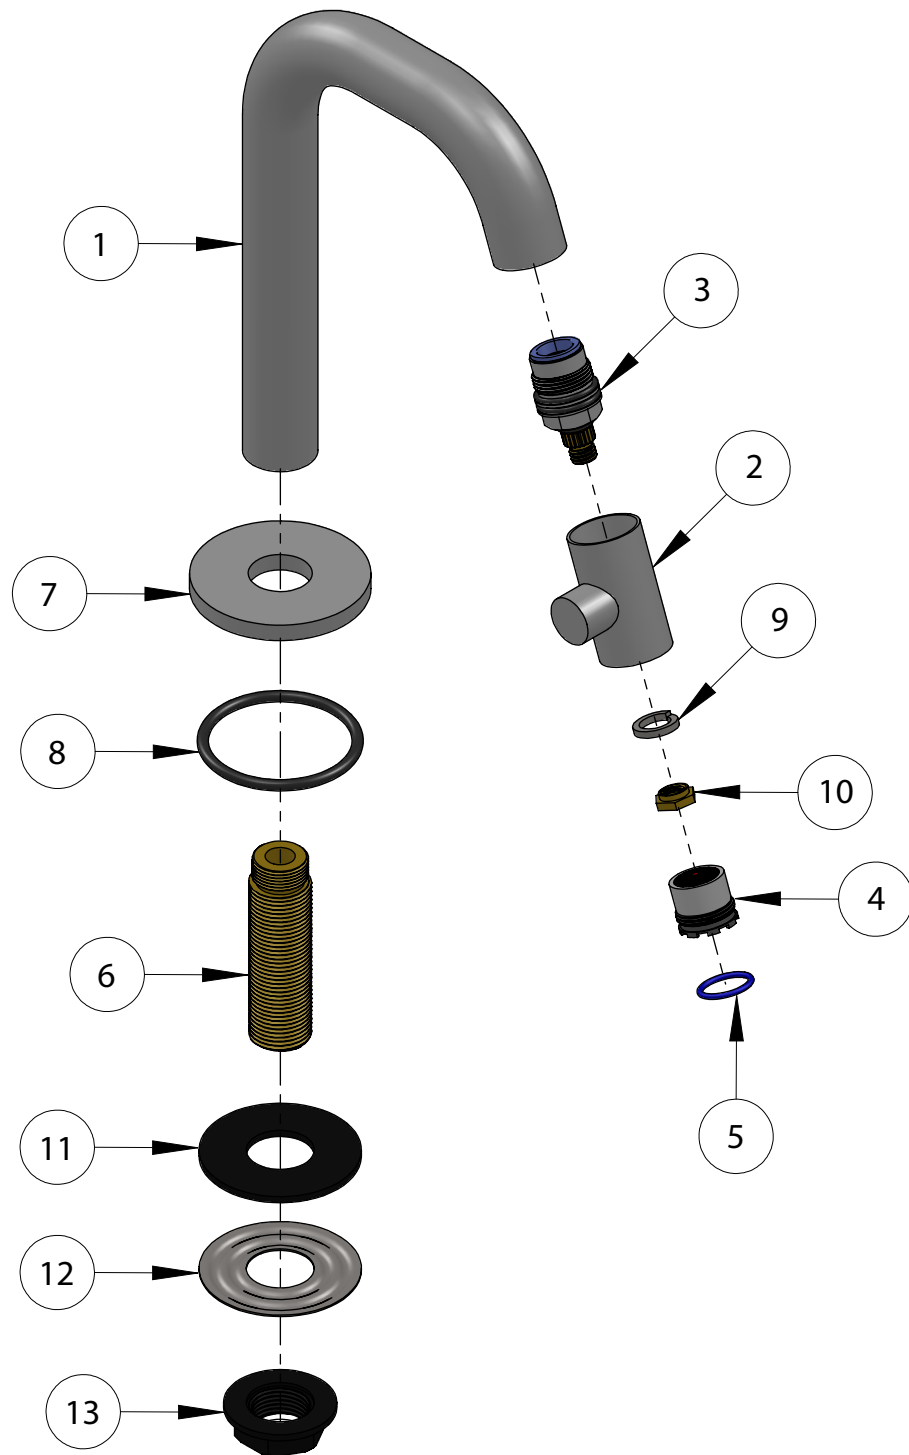

kaldur_standing cold-water tap left short

CL/06.05.004.29.L

Part

- 1 body
- 2 handle
- 3 cartridge
- 4 aerator
- 5 O-ring aerator
- 6 transit piece
- 7 rosette
- 8 O-ring rosette
- 9 spring washer
- 10 cartridge fixation
- 11 plastic washer
- 12 metal washer
- 13 mounting nut

kaldur_standing cold-water tap left short

CL/06.05.004.29.L

clou
bath findings

Spare parts