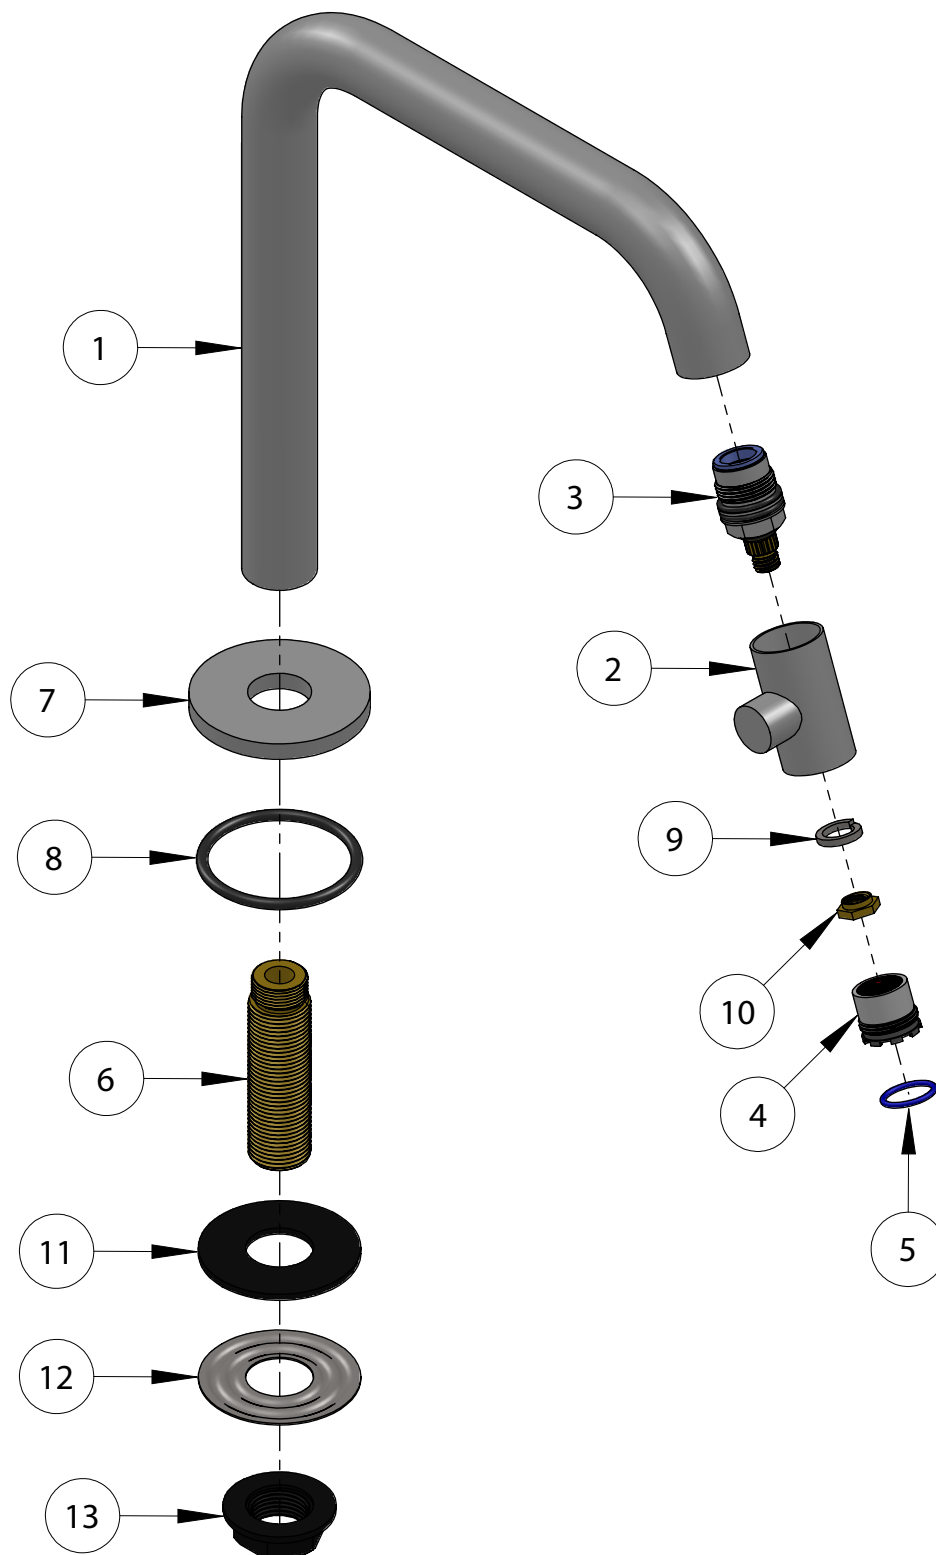

kaldur_standing cold-water tap left long

clou
bath findings

CL/06.05.003.29.L

Part

- 1 body
- 2 handle
- 3 cartridge
- 4 aerator
- 5 O-ring aerator
- 6 transit piece
- 7 rosette
- 8 O-ring rosette
- 9 spring washer
- 10 cartridge fixation
- 11 plastic washer
- 12 metal washer
- 13 mounting nut

kaldur_standing cold-water tap left long

CL/06.05.003.29.L

clou
bath findings

Spare parts