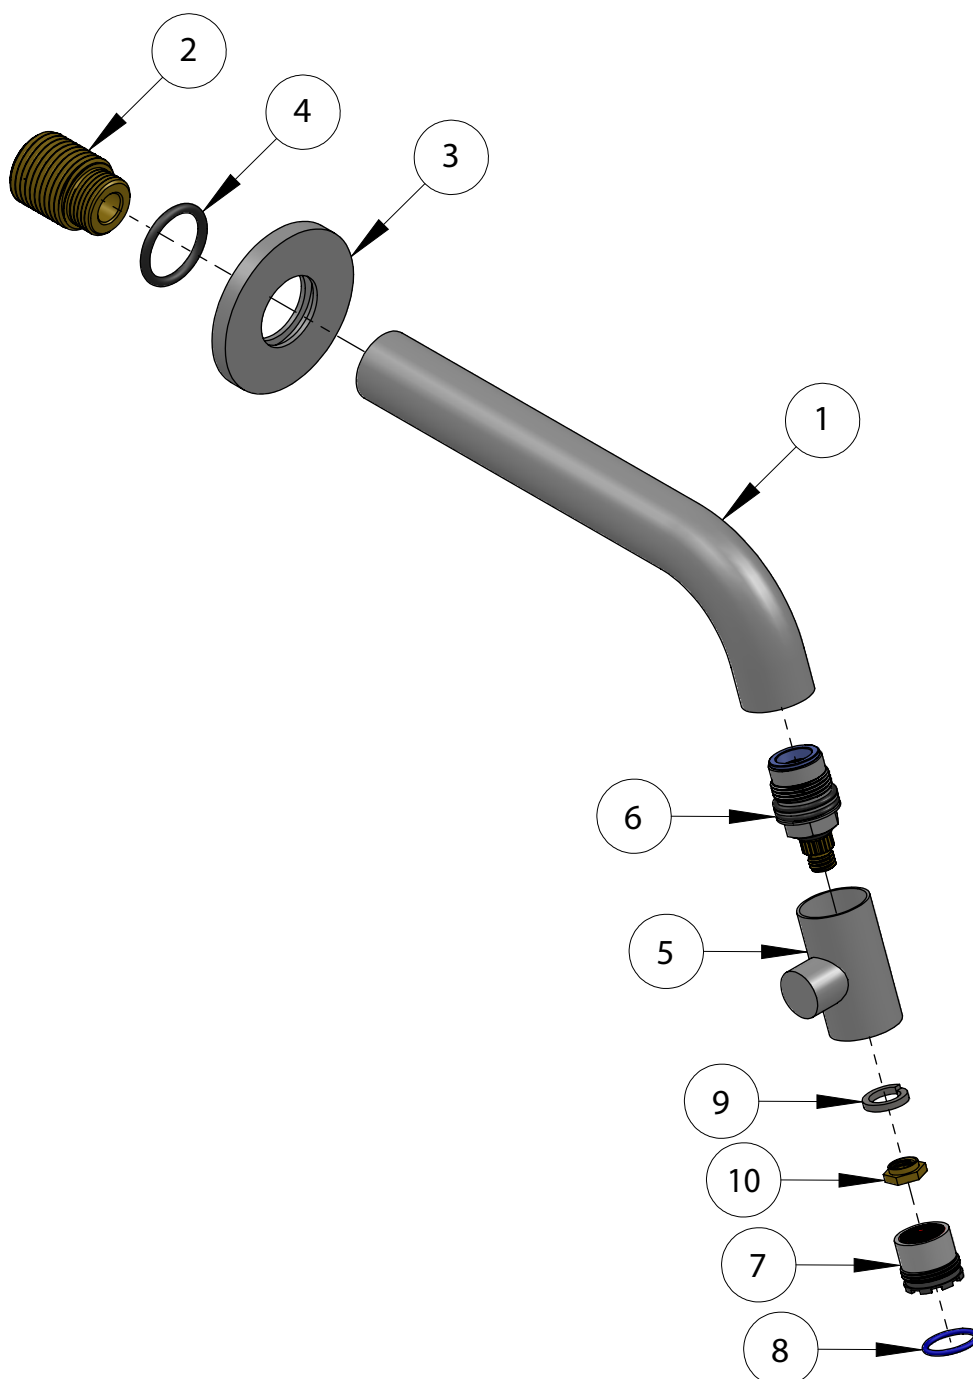

kaldur_wall mounted cold-water tap long

clou
bath findings

CL/06.05.002.29

Part

- 1 body
- 2 transit piece
- 3 rosette
- 4 O-ring rosette
- 5 handle
- 6 cartridge
- 7 aerator
- 8 O-ring aerator
- 9 spring washer
- 10 cartridge fixation

kaldur_wall mounted cold-water tap long

CL/06.05.002.29

clou
bath findings

Spare parts