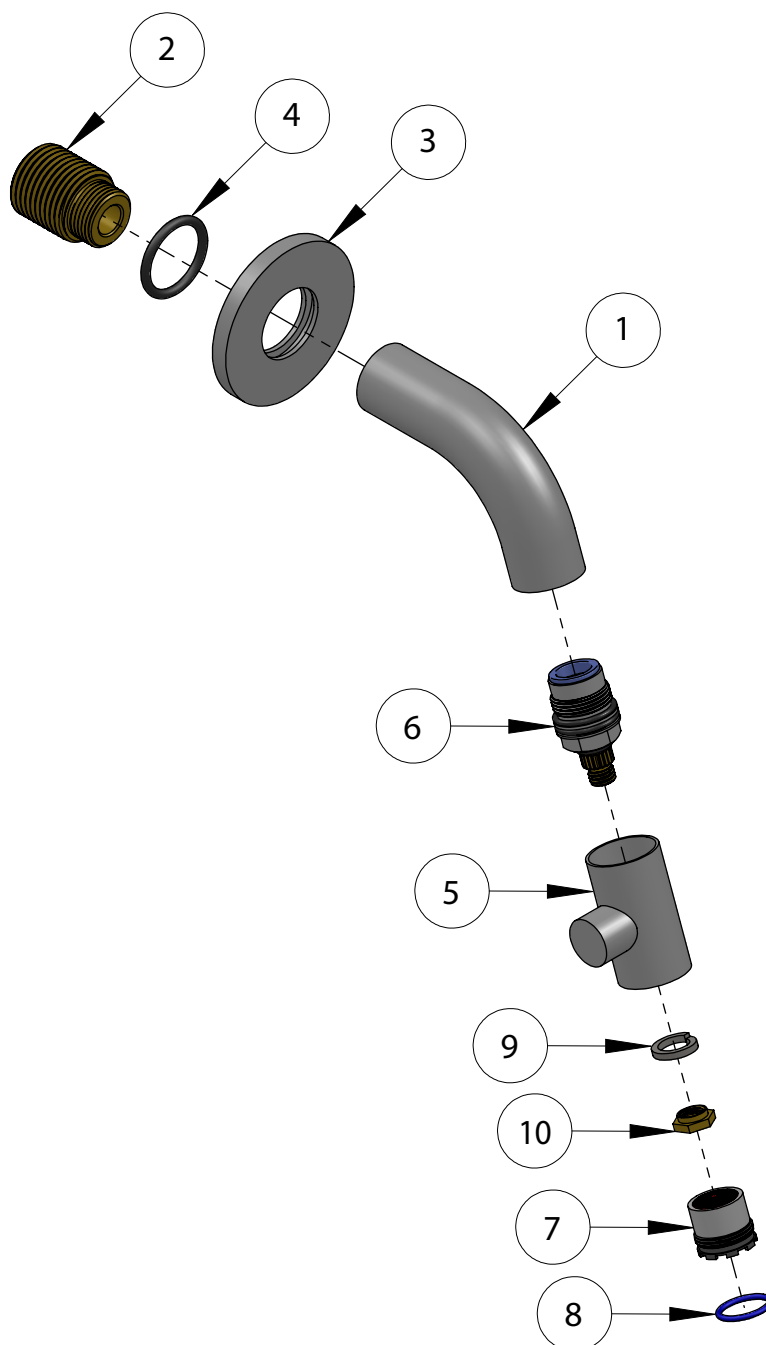

kaldur_wall mounted cold-water tap short

clou
bath findings

CL/06.05.001.29

Part

- 1 body
- 2 transit piece
- 3 rosette
- 4 O-ring rosette
- 5 handle
- 6 cartridge
- 7 aerator
- 8 O-ring aerator
- 9 spring washer
- 10 cartridge fixation

kaldur_wall mounted cold-water tap short

CL/06.05.001.29

clou
bath findings

Spare parts