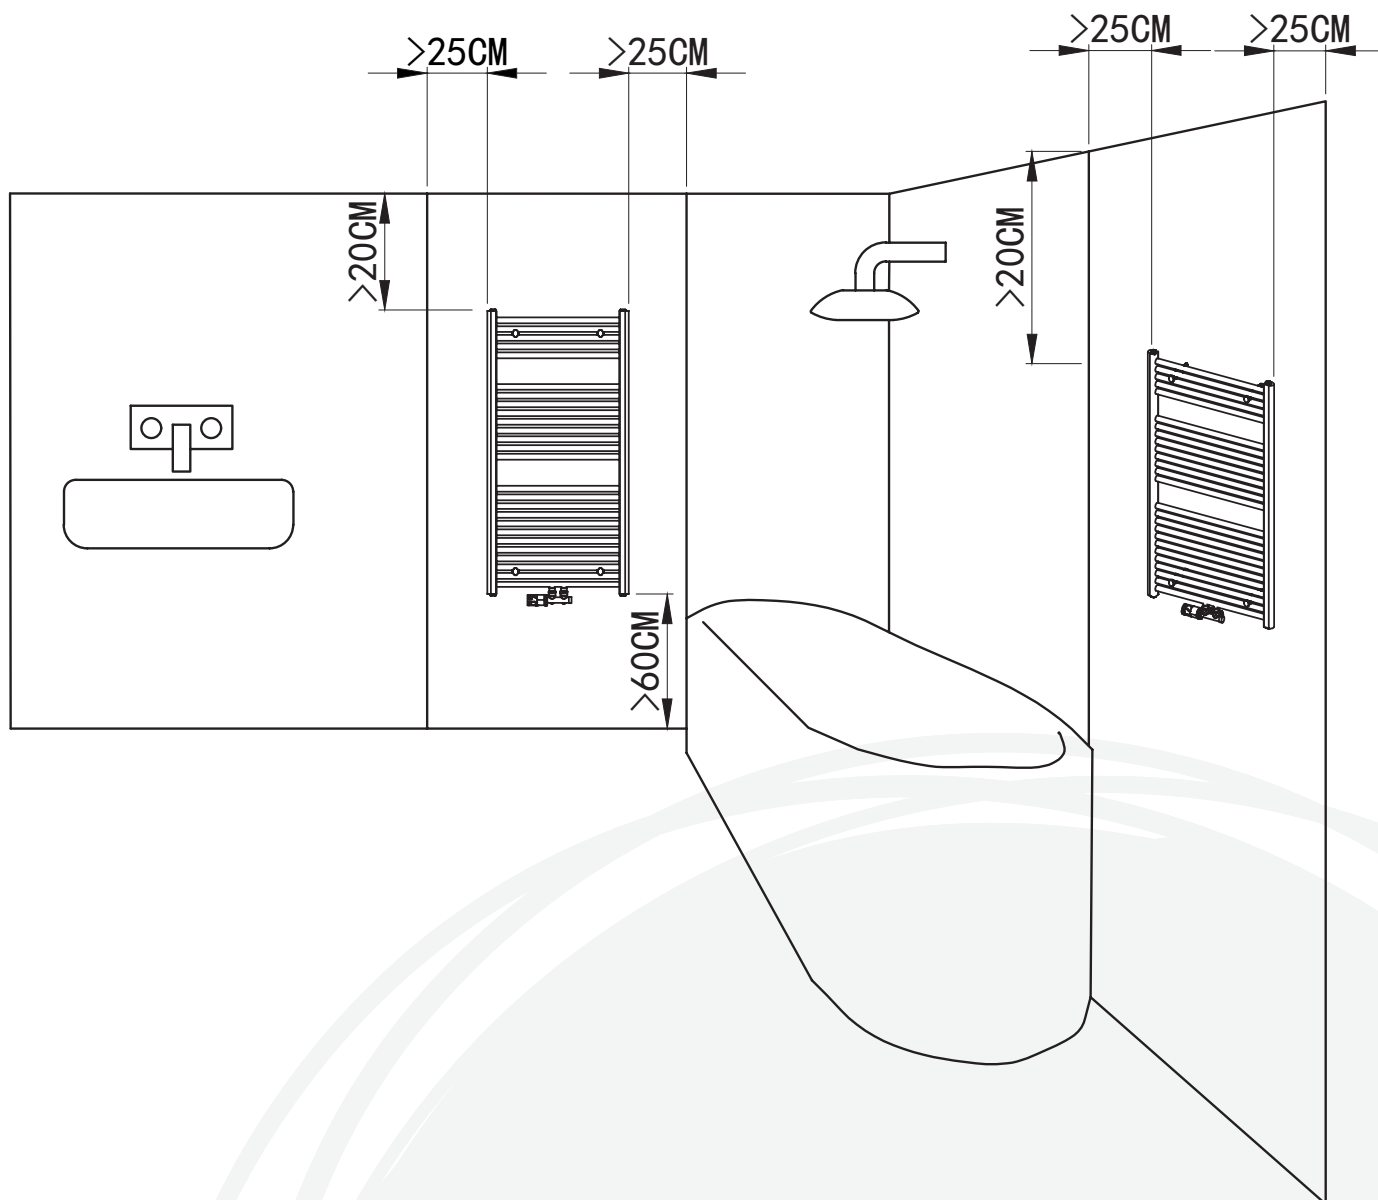

Contact:
Van Harenstraat 1
5145 RH Waalwijk