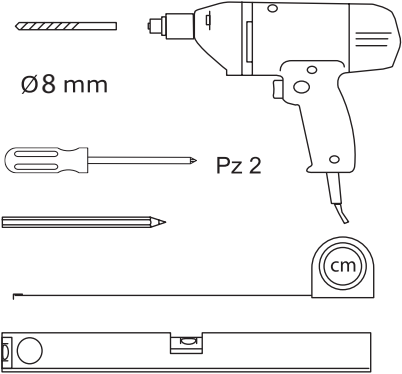

MONTAGE INSTRUCTIES

Press the icon shortly to control on/off the lighting and heating pad.
Press and hold the icon to change the colour temperature/dimmer.