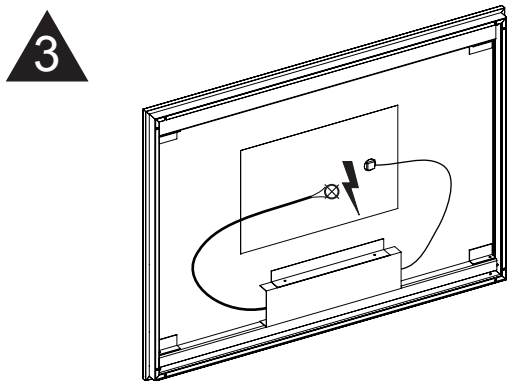

MONTAGE INSTRUCTIES

Press the icon shortly to control on/off the lighting and heating pad.
Press and hold the icon to change the colour temperature/dimmer.