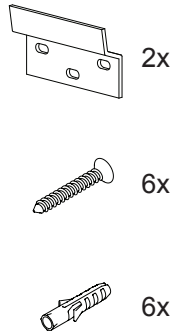

MONTAGE INSTRUCTIES

Press the icon shortly to control on/off the lighting and heating pad.
Press and hold the icon to change the colour temperature/dimmer.