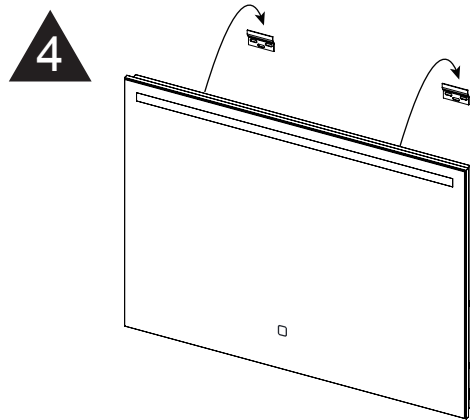

MONTAGE INSTRUCTIES

Press the icon shortly to control on/off the lighting and heating pad.
Press and hold the icon to change the colour temperature/dimmer.