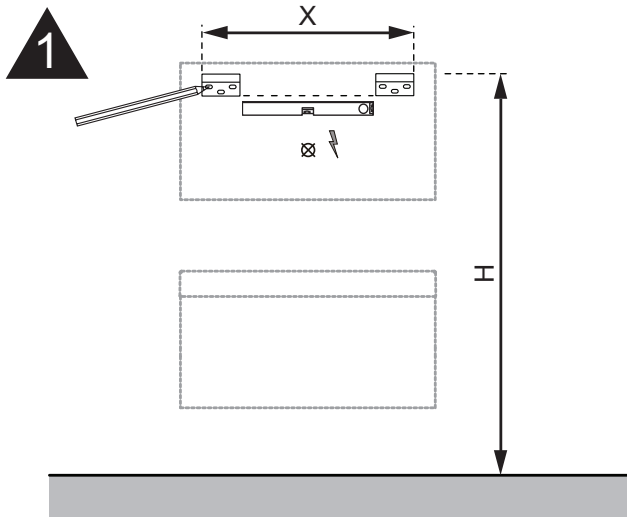

MONTAGE INSTRUCTIES

Press the icon shortly to control on/off the lighting and heating pad.
Press and hold the icon to change the colour temperature/dimmer.