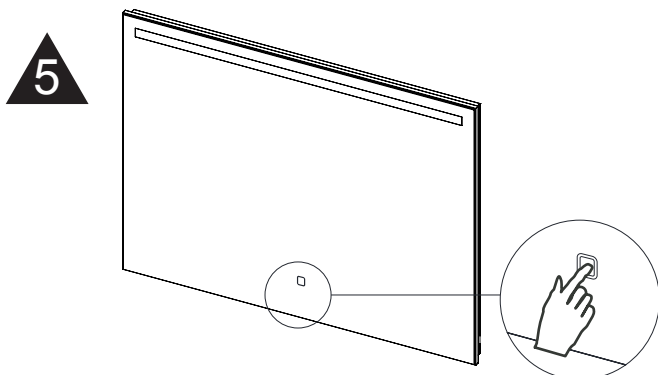

MONTAGE INSTRUCTIES

Press the icon shortly to control on/off the lighting and heating pad.
Press and hold the icon to change the colour temperature/dimmer.