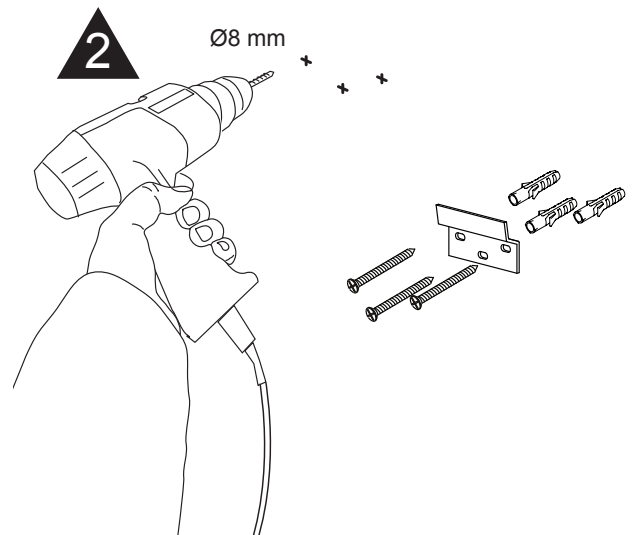

MONTAGE INSTRUCTIES

Press the icon shortly to control on/off the lighting and heating pad.
Press and hold the icon to change the colour temperature/dimmer.