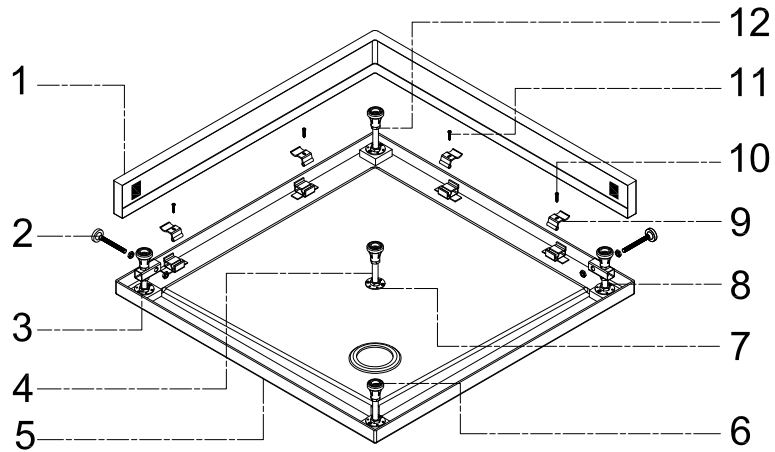

ART.21.3501

DOUCHEBAK-PANEEL INSTALLATIE

1  x1	2  x2	3  x2	4  80mm x1	5  x1	6  x5	7  x5
8  ST4*16 x15	9  x4	10  x4	11  100mm x4	12  x12		

1. Explosive view

2. Installatie

1

2

3