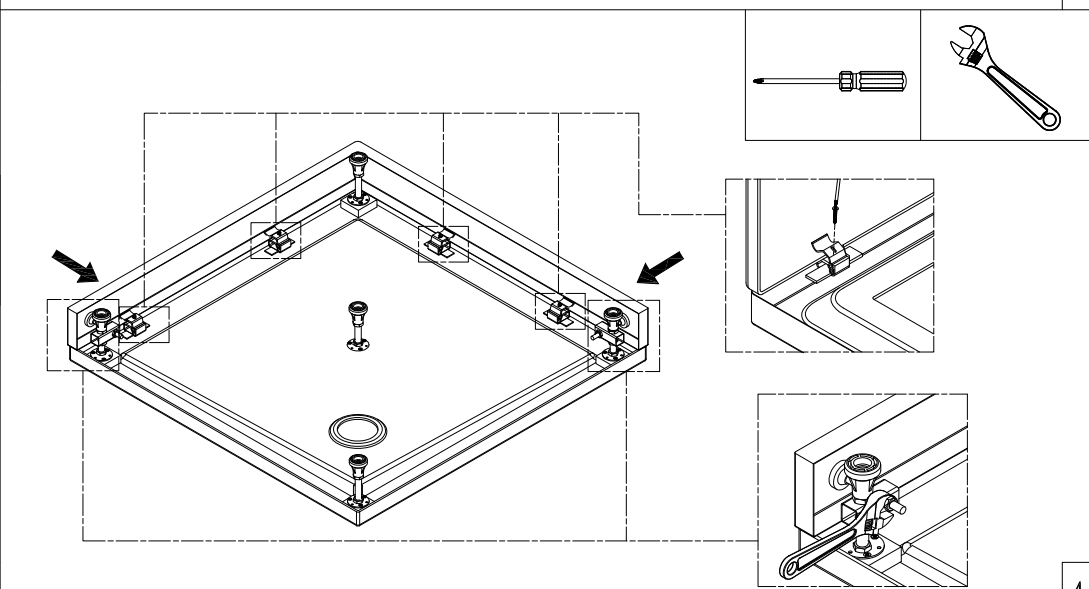

ART.21.3501

DOUCHEBAK-PANEEL INSTALLATIE

1  x1	2  x2	3  x2	4  80mm x1	5  x1	6  x5	7  x5
8  ST4*16 x15	9  x4	10  x4	11  100mm x4	12  x12		

1. Explosive view

2. Installatie

1

2

3