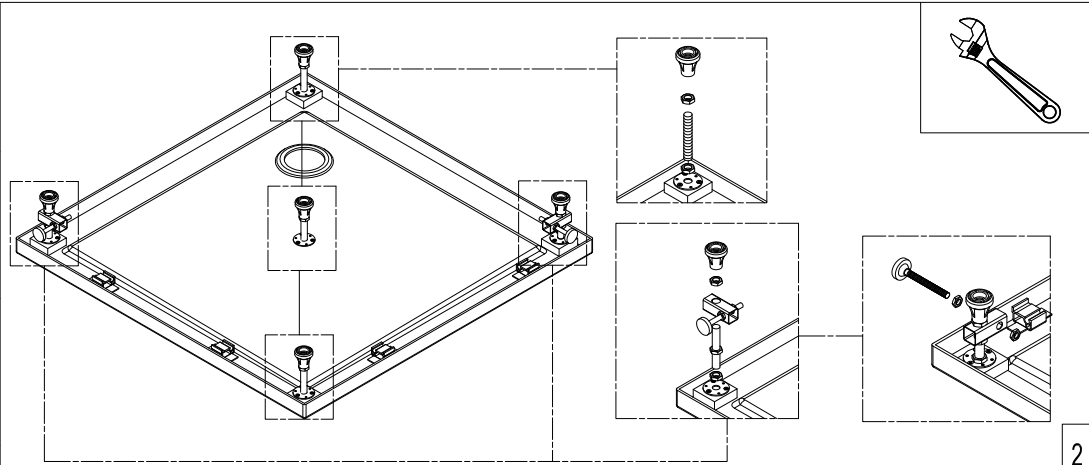

ART.21.3501

DOUCHEBAK-PANEEL INSTALLATIE

1  x1	2  x2	3  x2	4  80mm x1	5  x1	6  x5	7  x5
8  ST4*16 x15	9  x4	10  x4	11  100mm x4	12  x12		

1. Explosive view

2. Installatie

1

2

3