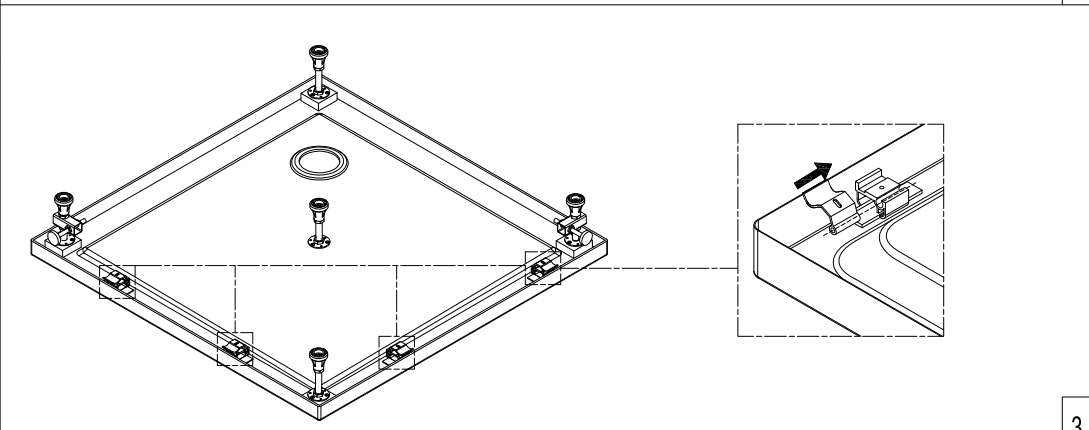

ART.21.3501

DOUCHEBAK-PANEEL INSTALLATIE

1  x1	2  x2	3  x2	4  80mm x1	5  x1	6  x5	7  x5
8  ST4*16 x15	9  x4	10  x4	11  100mm x4	12  x12		

1. Explosive view

2. Installatie

1

2

3