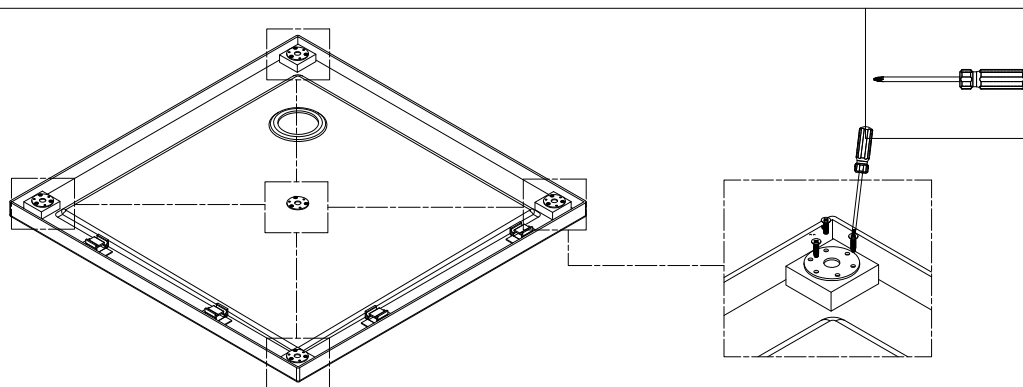

ART.21.3501

DOUCHEBAK-PANEEL INSTALLATIE

1  x1	2  x2	3  x2	4  80mm x1	5  x1	6  x5	7  x5
8  ST4*16 x15	9  x4	10  x4	11  100mm x4	12  x12		

1. Explosive view

2. Installatie

1

2

3