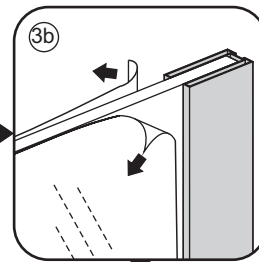

1

Please cut off the protection foil from the fixed glass aluminum profile side.
 Do not taken off the protection foil at all before you finished the installation!
 The Foil could protect 3 layer film do not damaged by any sharp tools during the installing.

3

1015(880-900x2000)
1015(980-1000x2000)
1215(1180-1200x2000)

5

Voorzie beide kanten van het muurprofiel (binnen- en buitenkant) van siliconenkit.

Please use soft towel to clean glass, any sharp tools do not allowed to touch the glass!