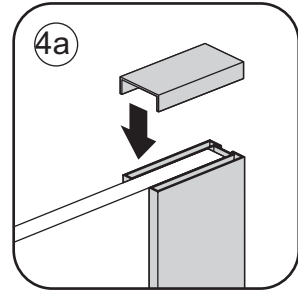

1

Please cut off the protection foil from the fixed glass aluminum profile side.
 Do not taken off the protection foil at all before you finished the installation!
 The Foil could protect 3 layer film do not damaged by any sharp tools during the installing.

3

1015(880-900x2000)
1015(980-1000x2000)
1215(1180-1200x2000)

5

Voorzie beide kanten van het muurprofiel (binnen- en buitenkant) van siliconenkit.

Please use soft towel to clean glass, any sharp tools do not allowed to touch the glass!