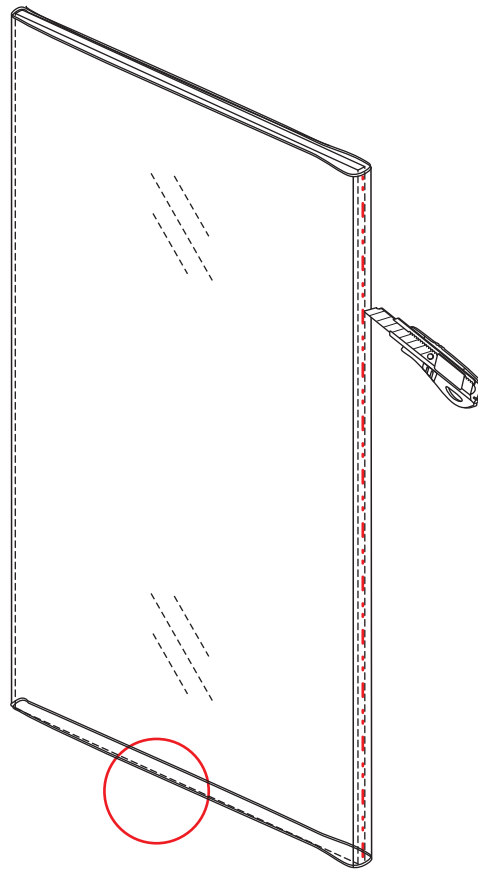

1

Please cut off the protection foil from the fixed glass aluminum profile side.
 Do not taken off the protection foil at all before you finished the installation!
 The Foil could protect 3 layer film do not damaged by any sharp tools during the installing.

3

1015(880-900x2000)
1015(980-1000x2000)
1215(1180-1200x2000)

5

Voorzie beide kanten van het muurprofiel (binnen- en buitenkant) van siliconenkit.

Please use soft towel to clean glass, any sharp tools do not allowed to touch the glass!