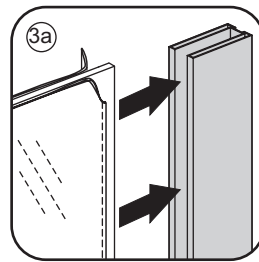

1

Please cut off the protection foil from the fixed glass aluminum profile side.
 Do not taken off the protection foil at all before you finished the installation!
 The Foil could protect 3 layer film do not damaged by any sharp tools during the installing.

3

1015(880-900x2000)
1015(980-1000x2000)
1215(1180-1200x2000)

5

Voorzie beide kanten van het muurprofiel (binnen- en buitenkant) van siliconenkit.

Please use soft towel to clean glass, any sharp tools do not allowed to touch the glass!