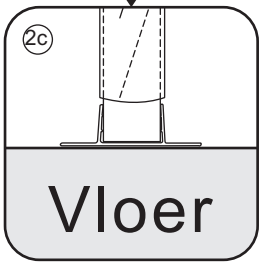

1

Please cut off the protection foil from the fixed glass aluminum profile side.
 Do not taken off the protection foil at all before you finished the installation!
 The Foil could protect 3 layer film do not damaged by any sharp tools during the installing.

3

1015(880-900x2000)
1015(980-1000x2000)
1215(1180-1200x2000)

5

Voorzie beide kanten van het muurprofiel (binnen- en buitenkant) van siliconenkit.

Please use soft towel to clean glass, any sharp tools do not allowed to touch the glass!