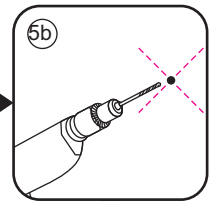

1

Please cut off the protection foil from the fixed glass aluminum profile side.
 Do not taken off the protection foil at all before you finished the installation!
 The Foil could protect 3 layer film do not damaged by any sharp tools during the installing.

3

1015(880-900x2000)
1015(980-1000x2000)
1215(1180-1200x2000)

5

Voorzie beide kanten van het muurprofiel (binnen- en buitenkant) van siliconenkit.

Please use soft towel to clean glass, any sharp tools do not allowed to touch the glass!