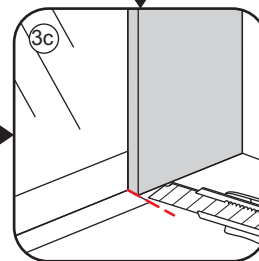

1

Please cut off the protection foil from the fixed glass aluminum profile side.
 Do not taken off the protection foil at all before you finished the installation!
 The Foil could protect 3 layer film do not damaged by any sharp tools during the installing.

3

1015(880-900x2000)
1015(980-1000x2000)
1215(1180-1200x2000)

5

Voorzie beide kanten van het muurprofiel (binnen- en buitenkant) van siliconenkit.

Please use soft towel to clean glass, any sharp tools do not allowed to touch the glass!