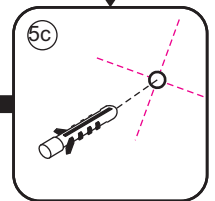

1

Please cut off the protection foil from the fixed glass aluminum profile side.
 Do not taken off the protection foil at all before you finished the installation!
 The Foil could protect 3 layer film do not damaged by any sharp tools during the installing.

3

1015(880-900x2000)
1015(980-1000x2000)
1215(1180-1200x2000)

5

Voorzie beide kanten van het muurprofiel (binnen- en buitenkant) van siliconenkit.

Please use soft towel to clean glass, any sharp tools do not allowed to touch the glass!