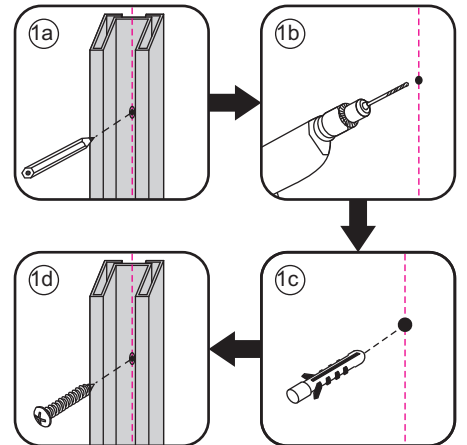

1

Please cut off the protection foil from the fixed glass aluminum profile side.
 Do not taken off the protection foil at all before you finished the installation!
 The Foil could protect 3 layer film do not damaged by any sharp tools during the installing.

3

1015(880-900x2000)
1015(980-1000x2000)
1215(1180-1200x2000)

5

Voorzie beide kanten van het muurprofiel (binnen- en buitenkant) van siliconenkit.

Please use soft towel to clean glass, any sharp tools do not allowed to touch the glass!