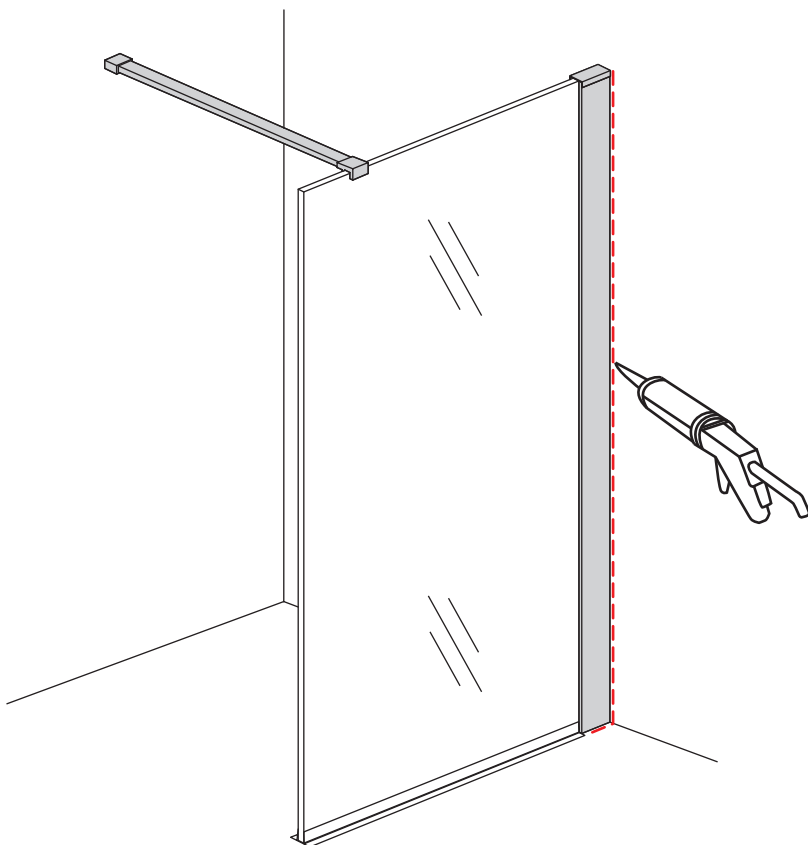

1

Please cut off the protection foil from the fixed glass aluminum profile side.
 Do not taken off the protection foil at all before you finished the installation!
 The Foil could protect 3 layer film do not damaged by any sharp tools during the installing.

3

1015(880-900x2000)
1015(980-1000x2000)
1215(1180-1200x2000)

5

Voorzie beide kanten van het muurprofiel (binnen- en buitenkant) van siliconenkit.

Please use soft towel to clean glass, any sharp tools do not allowed to touch the glass!