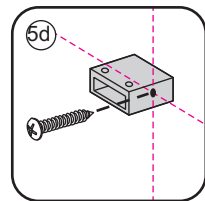

1

Please cut off the protection foil from the fixed glass aluminum profile side.
 Do not taken off the protection foil at all before you finished the installation!
 The Foil could protect 3 layer film do not damaged by any sharp tools during the installing.

3

1015(880-900x2000)
1015(980-1000x2000)
1215(1180-1200x2000)

5

Voorzie beide kanten van het muurprofiel (binnen- en buitenkant) van siliconenkit.

Please use soft towel to clean glass, any sharp tools do not allowed to touch the glass!