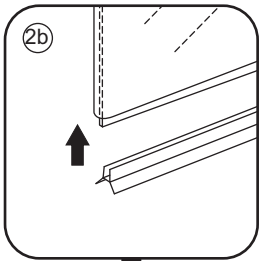

1

Please cut off the protection foil from the fixed glass aluminum profile side.
 Do not taken off the protection foil at all before you finished the installation!
 The Foil could protect 3 layer film do not damaged by any sharp tools during the installing.

3

1015(880-900x2000)
1015(980-1000x2000)
1215(1180-1200x2000)

5

Voorzie beide kanten van het muurprofiel (binnen- en buitenkant) van siliconenkit.

Please use soft towel to clean glass, any sharp tools do not allowed to touch the glass!