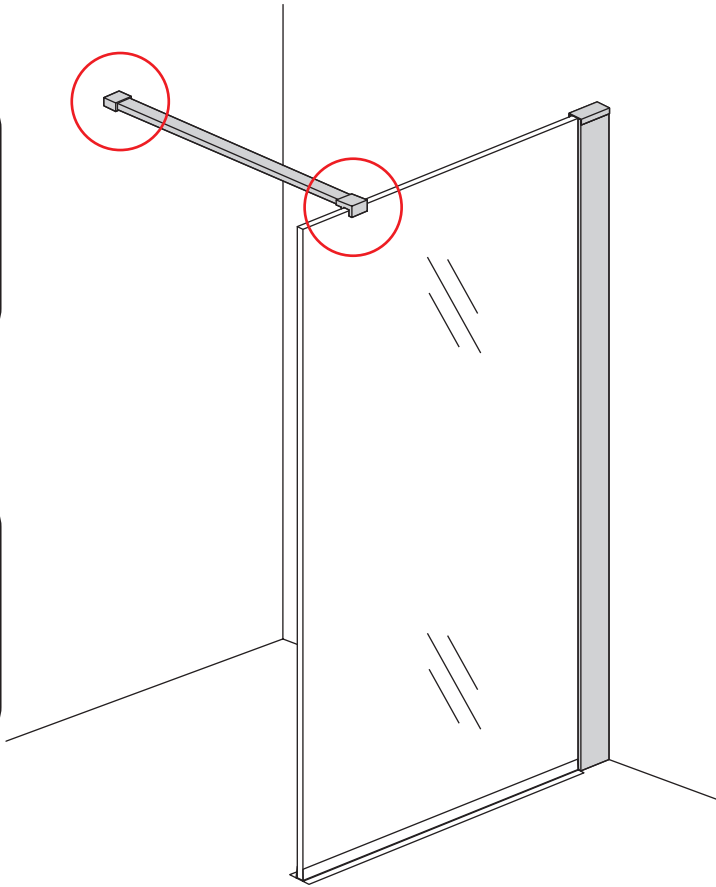

1

Please cut off the protection foil from the fixed glass aluminum profile side.
 Do not taken off the protection foil at all before you finished the installation!
 The Foil could protect 3 layer film do not damaged by any sharp tools during the installing.

3

1015(880-900x2000)
1015(980-1000x2000)
1215(1180-1200x2000)

5

Voorzie beide kanten van het muurprofiel (binnen- en buitenkant) van siliconenkit.

Please use soft towel to clean glass, any sharp tools do not allowed to touch the glass!