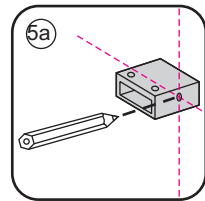

1

Please cut off the protection foil from the fixed glass aluminum profile side.
 Do not taken off the protection foil at all before you finished the installation!
 The Foil could protect 3 layer film do not damaged by any sharp tools during the installing.

3

1015(880-900x2000)
1015(980-1000x2000)
1215(1180-1200x2000)

5

Voorzie beide kanten van het muurprofiel (binnen- en buitenkant) van siliconenkit.

Please use soft towel to clean glass, any sharp tools do not allowed to touch the glass!