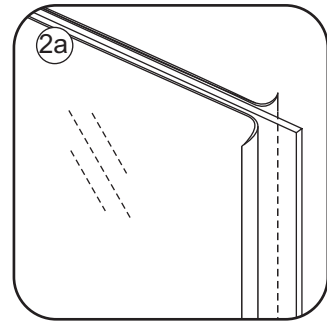

1

Please cut off the protection foil from the fixed glass aluminum profile side.
 Do not taken off the protection foil at all before you finished the installation!
 The Foil could protect 3 layer film do not damaged by any sharp tools during the installing.

3

1015(880-900x2000)
1015(980-1000x2000)
1215(1180-1200x2000)

5

Voorzie beide kanten van het muurprofiel (binnen- en buitenkant) van siliconenkit.

Please use soft towel to clean glass, any sharp tools do not allowed to touch the glass!