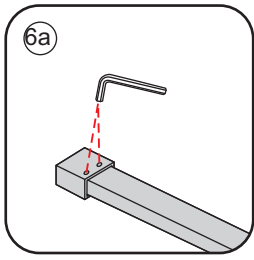

1

Please cut off the protection foil from the fixed glass aluminum profile side.
 Do not taken off the protection foil at all before you finished the installation!
 The Foil could protect 3 layer film do not damaged by any sharp tools during the installing.

3

1015(880-900x2000)
1015(980-1000x2000)
1215(1180-1200x2000)

5

Voorzie beide kanten van het muurprofiel (binnen- en buitenkant) van siliconenkit.

Please use soft towel to clean glass, any sharp tools do not allowed to touch the glass!