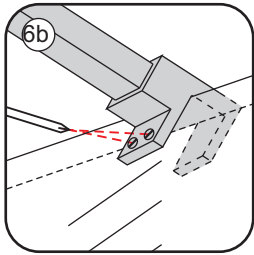

1

Please cut off the protection foil from the fixed glass aluminum profile side.
 Do not taken off the protection foil at all before you finished the installation!
 The Foil could protect 3 layer film do not damaged by any sharp tools during the installing.

3

1015(880-900x2000)
1015(980-1000x2000)
1215(1180-1200x2000)

5

Voorzie beide kanten van het muurprofiel (binnen- en buitenkant) van siliconenkit.

Please use soft towel to clean glass, any sharp tools do not allowed to touch the glass!