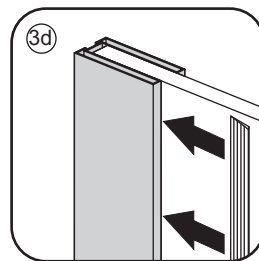

1

Please cut off the protection foil from the fixed glass aluminum profile side.
 Do not taken off the protection foil at all before you finished the installation!
 The Foil could protect 3 layer film do not damaged by any sharp tools during the installing.

3

1015(880-900x2000)
1015(980-1000x2000)
1215(1180-1200x2000)

5

Voorzie beide kanten van het muurprofiel (binnen- en buitenkant) van siliconenkit.

Please use soft towel to clean glass, any sharp tools do not allowed to touch the glass!