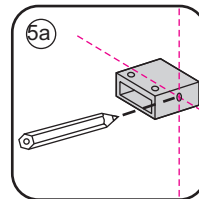

1

Please cut off the protection foil from the fixed glass aluminum profile side.
 Do not taken off the protection foil at all before you finished the installation!
 The Foil could protect 3 layer film do not damaged by any sharp tools during the installing.

1015(880-900x2000)
1015(980-1000x2000)
1215(1180-1200x2000)

5

Φ6mm

X1

Φ6x30

X1

4x30

Voorzie beide kanten van het muurprofiel (binnen- en buitenkant) van siliconenkit.