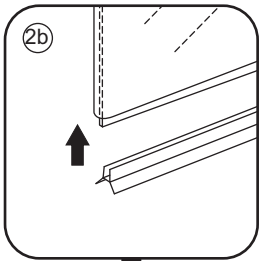

1

Please cut off the protection foil from the fixed glass aluminum profile side.
 Do not taken off the protection foil at all before you finished the installation!
 The Foil could protect 3 layer film do not damaged by any sharp tools during the installing.

1015(880-900x2000)
1015(980-1000x2000)
1215(1180-1200x2000)

5

Φ6mm

X1

Φ6x30

X1

4x30

Voorzie beide kanten van het muurprofiel (binnen- en buitenkant) van siliconenkit.