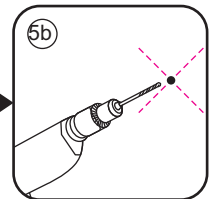

1

Please cut off the protection foil from the fixed glass aluminum profile side.
 Do not taken off the protection foil at all before you finished the installation!
 The Foil could protect 3 layer film do not damaged by any sharp tools during the installing.

1015(880-900x2000)
1015(980-1000x2000)
1215(1180-1200x2000)

5

Φ6mm

X1

Φ6x30

X1

4x30

Voorzie beide kanten van het muurprofiel (binnen- en buitenkant) van siliconenkit.