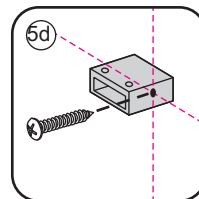

1

Please cut off the protection foil from the fixed glass aluminum profile side.
 Do not taken off the protection foil at all before you finished the installation!
 The Foil could protect 3 layer film do not damaged by any sharp tools during the installing.

1015(880-900x2000)
1015(980-1000x2000)
1215(1180-1200x2000)

5

Φ6mm

X1

Φ6x30

X1

4x30

Voorzie beide kanten van het muurprofiel (binnen- en buitenkant) van siliconenkit.