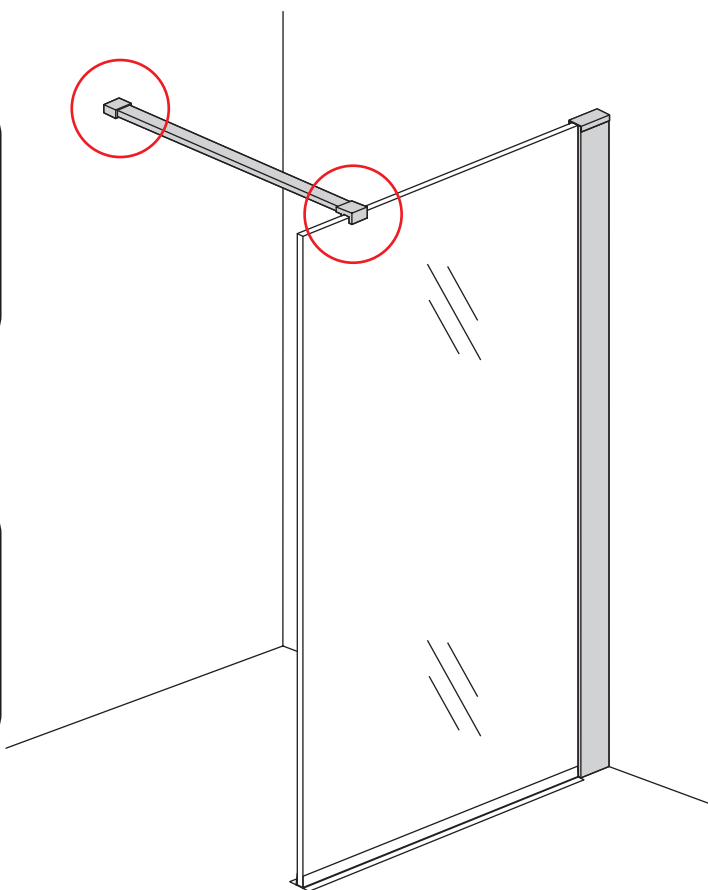

1

Please cut off the protection foil from the fixed glass aluminum profile side.
 Do not taken off the protection foil at all before you finished the installation!
 The Foil could protect 3 layer film do not damaged by any sharp tools during the installing.

1015(880-900x2000)
1015(980-1000x2000)
1215(1180-1200x2000)

5

Φ6mm

X1

Φ6x30

X1

4x30

Voorzie beide kanten van het muurprofiel (binnen- en buitenkant) van siliconenkit.