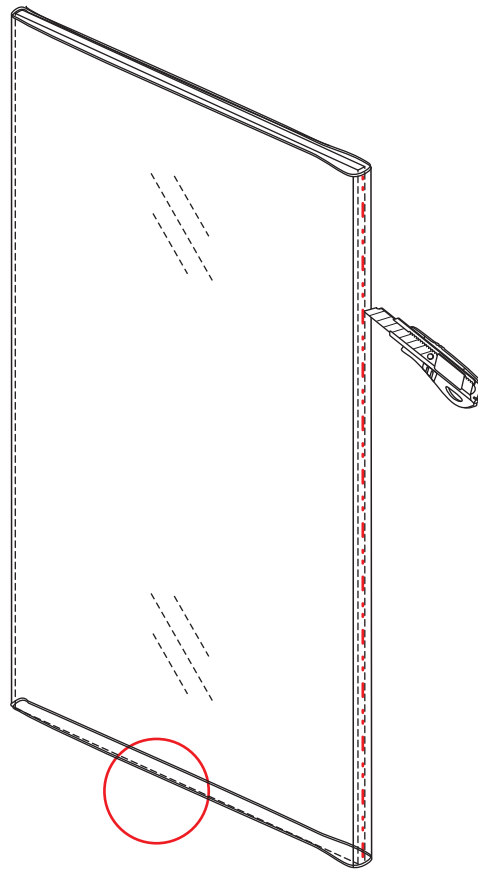

1

Please cut off the protection foil from the fixed glass aluminum profile side.
 Do not taken off the protection foil at all before you finished the installation!
 The Foil could protect 3 layer film do not damaged by any sharp tools during the installing.

1015(880-900x2000)
1015(980-1000x2000)
1215(1180-1200x2000)

5

Φ6mm

X1

Φ6x30

X1

4x30

Voorzie beide kanten van het muurprofiel (binnen- en buitenkant) van siliconenkit.