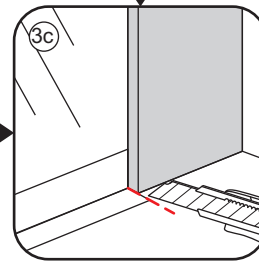

1

Please cut off the protection foil from the fixed glass aluminum profile side.
 Do not taken off the protection foil at all before you finished the installation!
 The Foil could protect 3 layer film do not damaged by any sharp tools during the installing.

1015(880-900x2000)
1015(980-1000x2000)
1215(1180-1200x2000)

5

Φ6mm

X1

Φ6x30

X1

4x30

Voorzie beide kanten van het muurprofiel (binnen- en buitenkant) van siliconenkit.