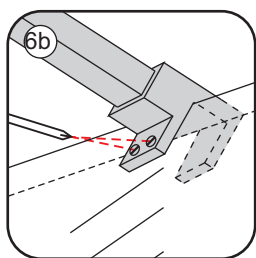

1

Please cut off the protection foil from the fixed glass aluminum profile side.
 Do not taken off the protection foil at all before you finished the installation!
 The Foil could protect 3 layer film do not damaged by any sharp tools during the installing.

1015(880-900x2000)
1015(980-1000x2000)
1215(1180-1200x2000)

5

Φ6mm

X1

Φ6x30

X1

4x30

Voorzie beide kanten van het muurprofiel (binnen- en buitenkant) van siliconenkit.