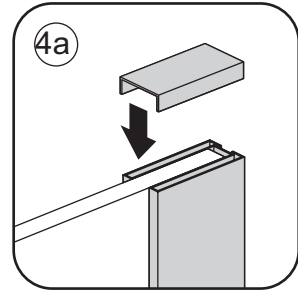

1

Please cut off the protection foil from the fixed glass aluminum profile side.
 Do not taken off the protection foil at all before you finished the installation!
 The Foil could protect 3 layer film do not damaged by any sharp tools during the installing.

1015(880-900x2000)
1015(980-1000x2000)
1215(1180-1200x2000)

5

Φ6mm

X1

Φ6x30

X1

4x30

Voorzie beide kanten van het muurprofiel (binnen- en buitenkant) van siliconenkit.