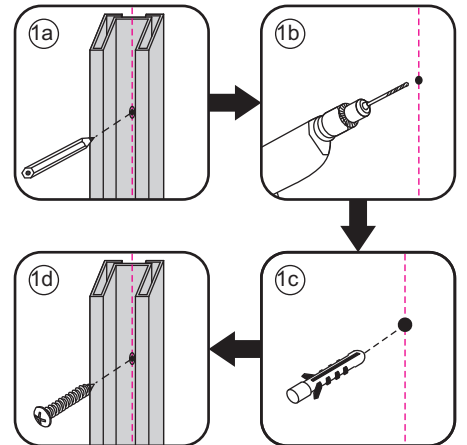

1

Please cut off the protection foil from the fixed glass aluminum profile side.
 Do not taken off the protection foil at all before you finished the installation!
 The Foil could protect 3 layer film do not damaged by any sharp tools during the installing.

1015(880-900x2000)
1015(980-1000x2000)
1215(1180-1200x2000)

5

Φ6mm

X1

Φ6x30

X1

4x30

Voorzie beide kanten van het muurprofiel (binnen- en buitenkant) van siliconenkit.