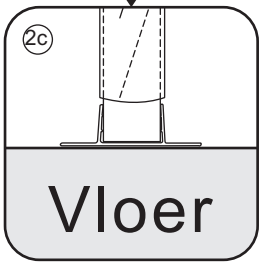

1

Please cut off the protection foil from the fixed glass aluminum profile side.
 Do not taken off the protection foil at all before you finished the installation!
 The Foil could protect 3 layer film do not damaged by any sharp tools during the installing.

1015(880-900x2000)
1015(980-1000x2000)
1215(1180-1200x2000)

5

Φ6mm

X1

Φ6x30

X1

4x30

Voorzie beide kanten van het muurprofiel (binnen- en buitenkant) van siliconenkit.