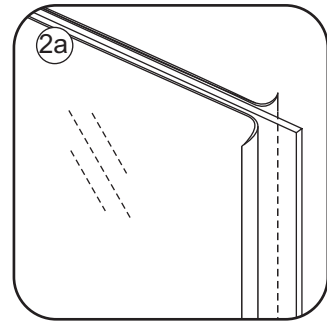

1

Please cut off the protection foil from the fixed glass aluminum profile side.
 Do not taken off the protection foil at all before you finished the installation!
 The Foil could protect 3 layer film do not damaged by any sharp tools during the installing.

1015(880-900x2000)
1015(980-1000x2000)
1215(1180-1200x2000)

5

Φ6mm

X1

Φ6x30

X1

4x30

Voorzie beide kanten van het muurprofiel (binnen- en buitenkant) van siliconenkit.