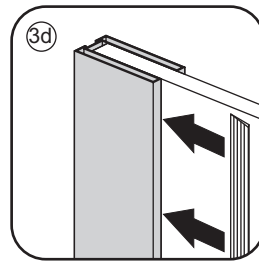

1

Please cut off the protection foil from the fixed glass aluminum profile side.
 Do not taken off the protection foil at all before you finished the installation!
 The Foil could protect 3 layer film do not damaged by any sharp tools during the installing.

1015(880-900x2000)
1015(980-1000x2000)
1215(1180-1200x2000)

5

Φ6mm

X1

Φ6x30

X1

4x30

Voorzie beide kanten van het muurprofiel (binnen- en buitenkant) van siliconenkit.