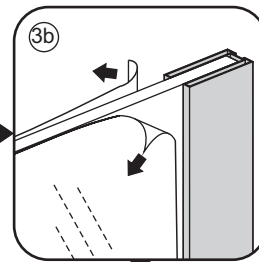

1

Please cut off the protection foil from the fixed glass aluminum profile side.
 Do not taken off the protection foil at all before you finished the installation!
 The Foil could protect 3 layer film do not damaged by any sharp tools during the installing.

1015(880-900x2000)
1015(980-1000x2000)
1215(1180-1200x2000)

5

Φ6mm

X1

Φ6x30

X1

4x30

Voorzie beide kanten van het muurprofiel (binnen- en buitenkant) van siliconenkit.