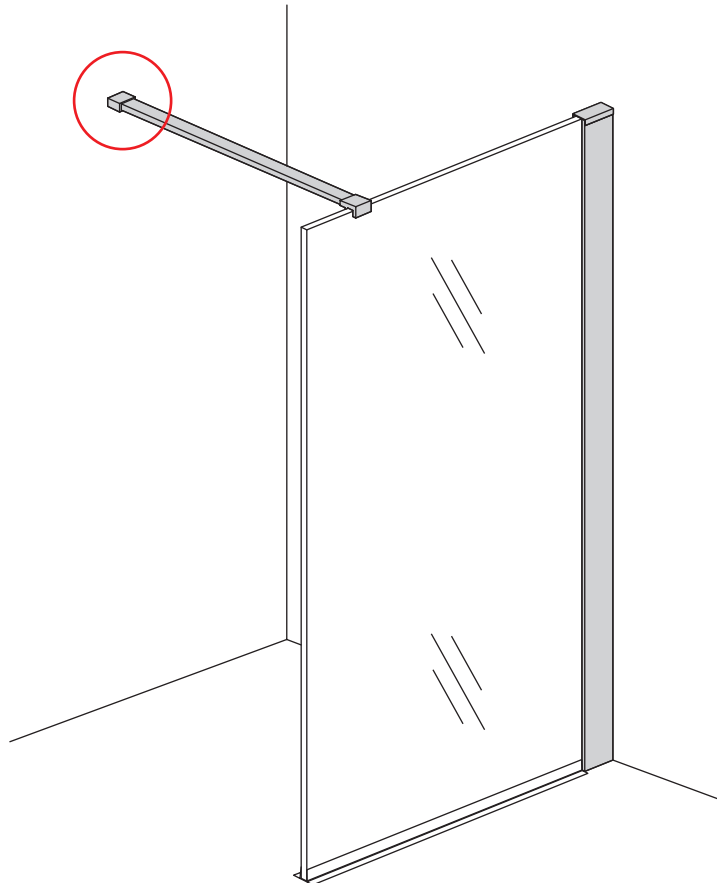

1

Please cut off the protection foil from the fixed glass aluminum profile side.
 Do not taken off the protection foil at all before you finished the installation!
 The Foil could protect 3 layer film do not damaged by any sharp tools during the installing.

1015(880-900x2000)
1015(980-1000x2000)
1215(1180-1200x2000)

5

Φ6mm

X1

Φ6x30

X1

4x30

Voorzie beide kanten van het muurprofiel (binnen- en buitenkant) van siliconenkit.