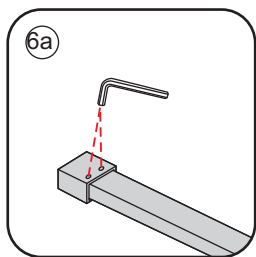

1

Please cut off the protection foil from the fixed glass aluminum profile side.
 Do not taken off the protection foil at all before you finished the installation!
 The Foil could protect 3 layer film do not damaged by any sharp tools during the installing.

1015(880-900x2000)
1015(980-1000x2000)
1215(1180-1200x2000)

5

Φ6mm

X1

Φ6x30

X1

4x30

Voorzie beide kanten van het muurprofiel (binnen- en buitenkant) van siliconenkit.