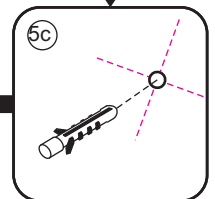

1

Please cut off the protection foil from the fixed glass aluminum profile side.
 Do not taken off the protection foil at all before you finished the installation!
 The Foil could protect 3 layer film do not damaged by any sharp tools during the installing.

1015(880-900x2000)
1015(980-1000x2000)
1215(1180-1200x2000)

5

Φ6mm

X1

Φ6x30

X1

4x30

Voorzie beide kanten van het muurprofiel (binnen- en buitenkant) van siliconenkit.