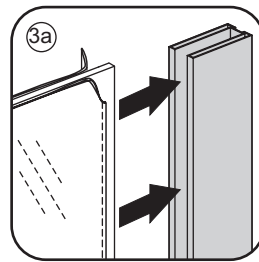

1

Please cut off the protection foil from the fixed glass aluminum profile side.
 Do not taken off the protection foil at all before you finished the installation!
 The Foil could protect 3 layer film do not damaged by any sharp tools during the installing.

1015(880-900x2000)
1015(980-1000x2000)
1215(1180-1200x2000)

5

Φ6mm

X1

Φ6x30

X1

4x30

Voorzie beide kanten van het muurprofiel (binnen- en buitenkant) van siliconenkit.