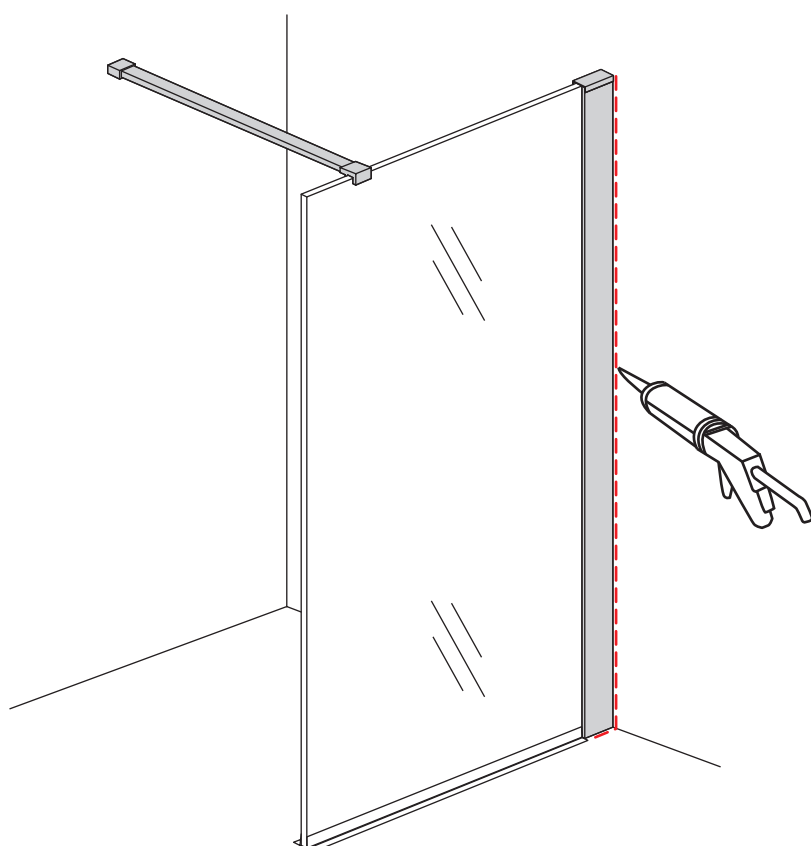

1

Please cut off the protection foil from the fixed glass aluminum profile side.
 Do not taken off the protection foil at all before you finished the installation!
 The Foil could protect 3 layer film do not damaged by any sharp tools during the installing.

1015(880-900x2000)
1015(980-1000x2000)
1215(1180-1200x2000)

5

Φ6mm

X1

Φ6x30

X1

4x30

Voorzie beide kanten van het muurprofiel (binnen- en buitenkant) van siliconenkit.