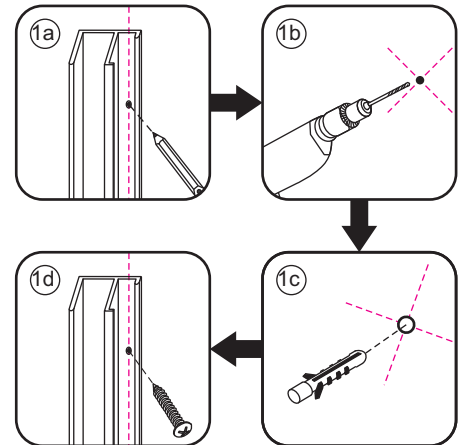

7

- 760(1200x800)
- 760(1400x800)
- 760(1600x800)
- 760(1700x800)
- 860(1200x900)
- 860(1400x900)
- 860(1600x900)
- 860(1700x900)
- 960(1200x1000)
- 960(1400x1000)
- 960(1600x1000)
- 960(1700x1000)
- 1060(1200x1100)
- 1060(1400x1100)
- 1060(1600x1100)
- 1060(1700x1100)
- 1160(1200x1200)
- 1160(1400x1200)
- 1160(1600x1200)
- 1160(1700x1200)
- 1360(1200x1400)
- 1360(1400x1400)
- 1360(1600x1400)
- 1360(1700x1400)

- 1168(1200x800)
- 1368(1400x800)
- 1568(1600x800)
- 1668(1700x800)
- 1168(1200x900)
- 1368(1400x900)
- 1568(1600x900)
- 1668(1700x900)
- 1168(1200x1000)
- 1368(1400x1000)
- 1568(1600x1000)
- 1668(1700x1000)
- 1168(1200x1100)
- 1368(1400x1100)
- 1568(1600x1100)
- 1668(1700x1100)
- 1168(1200x1200)
- 1368(1400x1200)
- 1568(1600x1200)
- 1668(1700x1200)
- 1168(1200x1400)
- 1368(1400x1400)
- 1568(1600x1400)
- 1668(1700x1400)